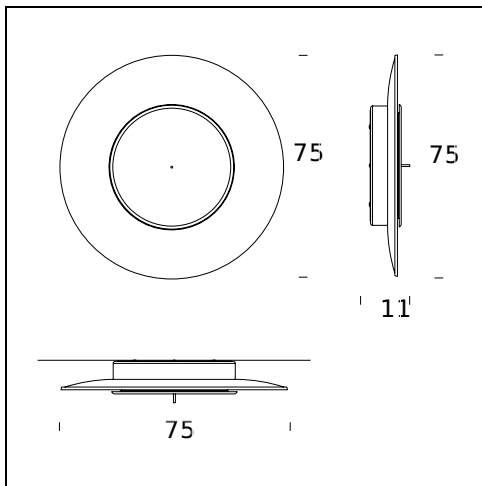

MODELLNAME: Lunaire

CODE: 4246..

GRÖSSE: ø 75 × 11 cm

MATERIALS: Metal

FARBEN

- Copper-Leaf
- Copper-Leaf And Black
- Gold-Leaf And Black
- White - RAL Code: RAL 9010
- White Reflector And Black Front - RAL Code: RAL 9010 / RAL 9005

GLÜHBIRNEN: 1×55W (FL) 2Gx13

ZERTIFIKATIONEN UND SYMBOLE:

MODELLNAME: Lunaire Led

CODE: 4298..

GRÖSSE: ø 75 × 11 cm

MATERIALS: Metal

FARBEN

- Copper-Leaf
- Copper-Leaf And Black
- Gold-Leaf And Black
- White - RAL Code: RAL 9010
- White Reflector And Black Front - RAL Code: RAL 9010 / RAL 9005