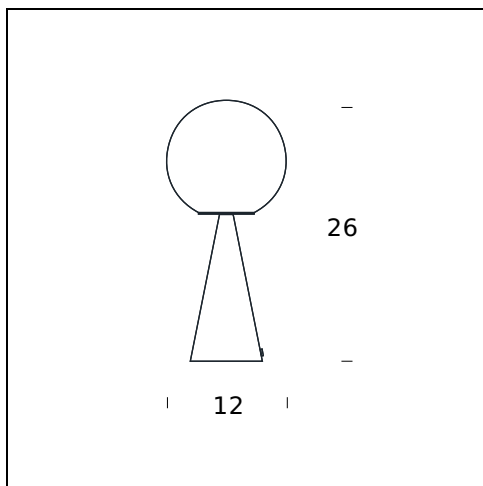

TECHNISCHE DATEN

MODELLNAME: Bilia Mini

CODE: F247400150..NE

GRÖSSE: ø 12 x 26 cm

MATERIALS: Glass, metal

FARBEN

- Black
- Black Chrome
- Blue
- Brass
- Gloss Copper
- Green
- Nickel
- Red
- White
- Yellow

GLÜHBIRNEN: LED 1x6W G9

NETZKABEL: Transparent

ZERTIFIKATIONEN UND SYMBOLE:

Subject to technical modifications and modifications to content