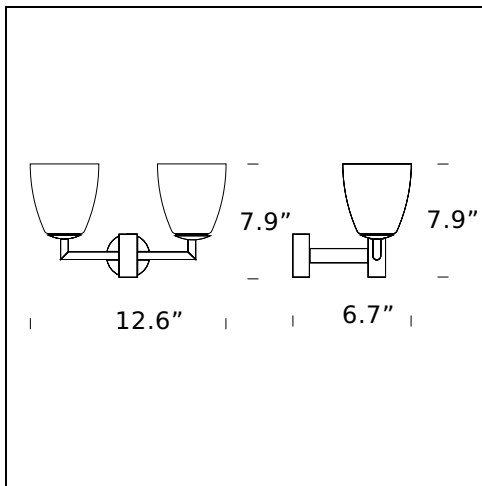

Wall lamp. Chromed metal frame. White frosted blown glass diffuser.

**MODEL NAME:** 006/1

**CODE:** ULM006/1+V006..

**DIMENSION:** 4.3" × 6.7" × 6.7"

**MATERIALS:** Glass, metal

**COLORS**

○ White

**LIGHTING SOURCE:** 1×60W (IN) G16½ Candelabra E12 2"

**CERTIFICATIONS AND SYMBOLS:**

**MODEL NAME:** 002/2

**CODE:** ULM006/2+2xV006BI

**DIMENSION:** 12.6" × 6.7" × 7.9"

**MATERIALS:** Glass, metal

**COLORS**

○ White

**LIGHTING SOURCE:** 2×60W (IN) G16½ Candelabra E12 2"