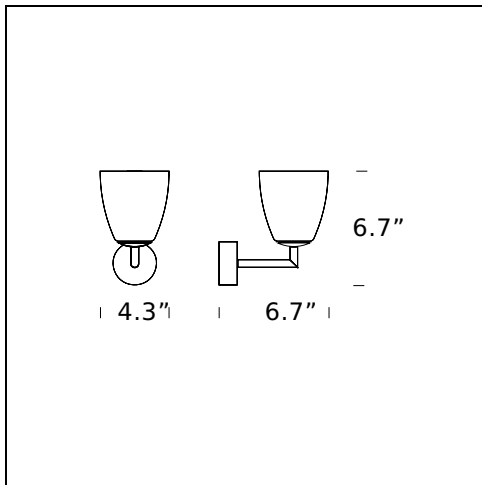

Wall lamp. Chromed metal frame. White frosted blown glass diffuser.

**MODEL NAME:** 006/1

**CODE:** ULM006/1+V006..

**DIMENSION:** 4.3" × 6.7" × 6.7"

**MATERIALS:** Glass, metal

**COLORS**

○ White

**LIGHTING SOURCE:** 1×60W (IN) G16½ Candelabra E12 2"

**CERTIFICATIONS AND SYMBOLS:**

**MODEL NAME:** 002/2

**CODE:** ULM006/2+2xV006BI

**DIMENSION:** 12.6" × 6.7" × 7.9"

**MATERIALS:** Glass, metal

**COLORS**

○ White

**LIGHTING SOURCE:** 2×60W (IN) G16½ Candelabra E12 2"