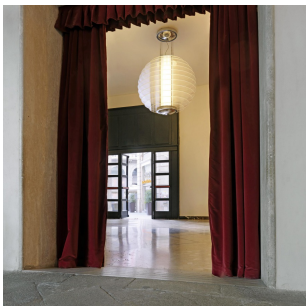

0024

Gio Ponti, 1933

A series of horizontal discs in clear tempered glass for a true light installation. Available in floor and suspension versions, also in an XXL size with triple the diameter of the classic lamp, reaching 150 cm. Its jumbo personality brings timeless elegance to even the largest of interiors.

RELATED PRODUCTS

0024XXL

Suspension Lamp

TECHNICAL SHEET

Suspension lamp. Transparent tempered glass discs. Tubular sandblasted glass diffuser. Chrome-plated brass frame. Canopy and all frame trim are chromed.

MODEL NAME: 0024

CODE: UL0024VN

DIMENSION: ø 20.9" × 82.7"

MATERIALS: Glass, metal

LIGHTING SOURCE: 2×36W (FL) 2G11

CERTIFICATIONS AND SYMBOLS:

Subject to technical modifications and modifications to content