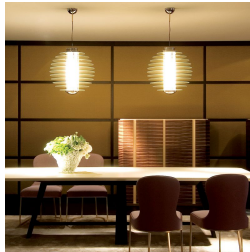

0024

Gio Ponti, 1933

A series of horizontal discs in clear tempered glass for a true light installation. Available in floor and suspension versions, also in an XXL size with triple the diameter of the classic lamp, reaching 150 cm. Its jumbo personality brings timeless elegance to even the largest of interiors.

RELATED PRODUCTS

0024XXL

Suspension Lamp

TECHNICAL SHEET

Suspension lamp. Transparent tempered glass discs. Tubular sandblasted glass diffuser. Chrome-plated brass frame. Canopy and all frame trim are chromed.

MODEL NAME: 0024

CODE: UL0024VN

DIMENSION: ø 20.9" × 82.7"

MATERIALS: Glass, metal

LIGHTING SOURCE: 2×36W (FL) 2G11

CERTIFICATIONS AND SYMBOLS:

Subject to technical modifications and modifications to content