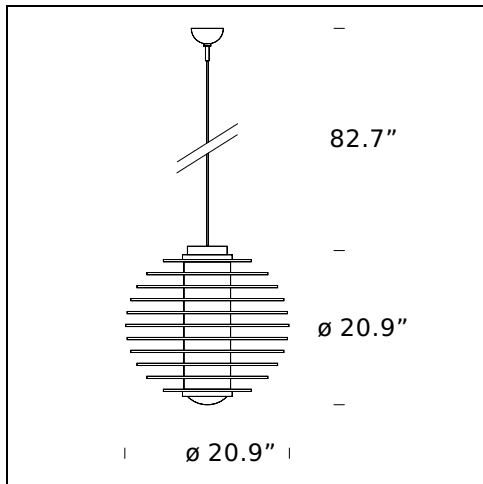

0024

Gio Ponti, 1933

A series of horizontal discs in clear tempered glass for a true light installation. Available in floor and suspension versions, also in an XXL size with triple the diameter of the classic lamp, reaching 150 cm. Its jumbo personality brings timeless elegance to even the largest of interiors.

RELATED PRODUCTS

0024XXL

Suspension Lamp

TECHNICAL SHEET

Suspension lamp. Transparent tempered glass discs. Tubular sandblasted glass diffuser. Chrome-plated brass frame. Canopy and all frame trim are chromed.

MODEL NAME: 0024

CODE: UL0024VN

DIMENSION: ø 20.9" × 82.7"

MATERIALS: Glass, metal

LIGHTING SOURCE: 2×36W (FL) 2G11

CERTIFICATIONS AND SYMBOLS:

Subject to technical modifications and modifications to content