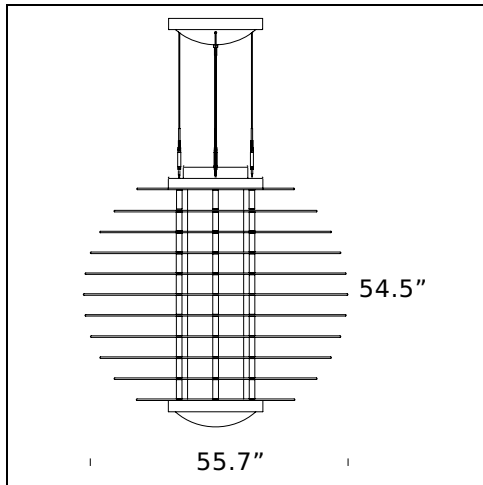

0024XXL

Gio Ponti, 1933

A series of horizontal discs in clear tempered glass for a true light installation. Available in floor and suspension versions, also in an XXL size with triple the diameter of the classic lamp, reaching 150 cm. Its jumbo personality brings timeless elegance to even the largest of interiors.

RELATED PRODUCTS

0024

Suspension Lamp

TECHNICAL SHEET

Suspension lamp. Chrome-plated brass frame. Transparent tempered glass discs. The 30 cm-diameter central tubular sandblasted glass diffuser holds 4 G5 54W fluorescent light sources with DALI digital electronic power supply. The 4 suspension cables are housed in the canopy cover and the required length should be indicated at time of ordering. The lamp is levelled once mounted, using special tensioners fitted to the suspension cables. A version with methacrylate discs and/or emergency lighting is available on request. In this case, two beams of light ensure about one hour of autonomy without mains power. Ceiling strength should be verified in advance due to the weight of the lamp (about 300 Kg for glass disc version and 200 Kg for the methacrylate disc version).

MODEL NAME: 0024XXL

CODE: UL0024/3VN

DIMENSION: ø 55.7" × 54.5"

MATERIALS: Glass, metal

LIGHTING SOURCE: 4×54W (FL) G5

CERTIFICATIONS AND SYMBOLS:

Subject to technical modifications and modifications to content