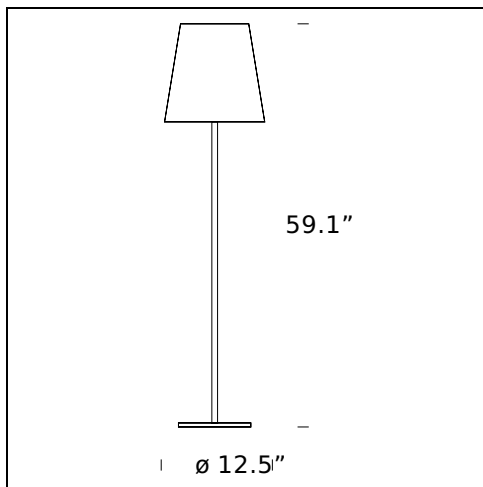

3247

Historical Archive, 1954

Family of floor and table lamps with diffuser in frosted white blown glass and structure in nickel-plated metal.

RELATED PRODUCTS

3247TA

Table Lamp

TECHNICAL SHEET

Floor lamp with dimmer. Nickel-plated metal frame. Diffuser in frosted white blown glass. Black power cable, dimmer and plug.

MODEL NAME: 3247

CODE: U3247/1

DIMENSION: ø 12.5" × 59.1"

MATERIALS: Glass, metal

LIGHTING SOURCE: 1×150W (IN/FL/LED) A19 Medium E26/27

PLUG: Black

POWER CORD: Black

DIMMER: Dimmer

CERTIFICATIONS AND SYMBOLS:

MODEL NAME: 3247

CODE: U3247

DIMENSION: ø 18.5" × 70.9"

MATERIALS: Glass, metal

LIGHTING SOURCE: 4×60W (IN/FL/LED) A19 Medium E26/27 + 1×100W (IN/FL/LED) A19 Medium E26/27

PLUG: Black