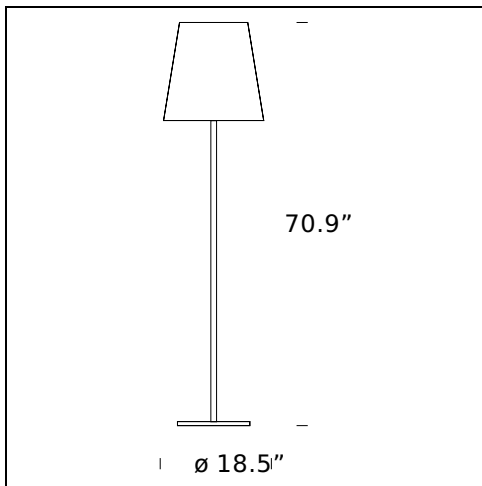

3247

Historical Archive, 1954

Family of floor and table lamps with diffuser in frosted white blown glass and structure in nickel-plated metal.

RELATED PRODUCTS

3247TA

Table Lamp

TECHNICAL SHEET

Floor lamp with dimmer. Nickel-plated metal frame. Diffuser in frosted white blown glass. Black power cable, dimmer and plug.

MODEL NAME: 3247

CODE: U3247/1

DIMENSION: ø 12.5" × 59.1"

MATERIALS: Glass, metal

LIGHTING SOURCE: 1×150W (IN/FL/LED) A19 Medium E26/27

PLUG: Black

POWER CORD: Black

DIMMER: Dimmer

CERTIFICATIONS AND SYMBOLS:

MODEL NAME: 3247

CODE: U3247

DIMENSION: ø 18.5" × 70.9"

MATERIALS: Glass, metal

LIGHTING SOURCE: 4×60W (IN/FL/LED) A19 Medium E26/27 + 1×100W (IN/FL/LED) A19 Medium E26/27

PLUG: Black