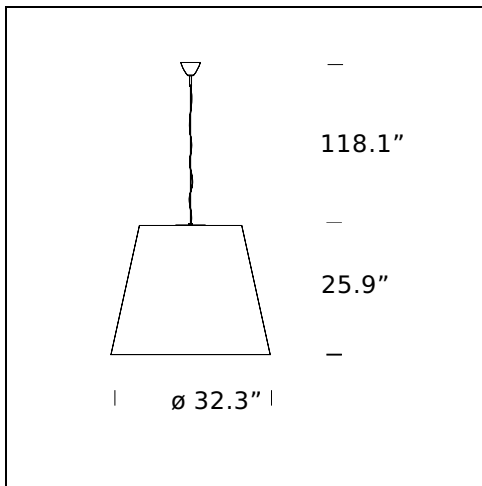

MODEL NAME: Amax

CODE: UL5444/000..

DIMENSION: \varnothing 12.5" \times 11.3" + 157.4"

MATERIALS: Polyethylene

COLORS

● Black - RAL Code: RAL 9005 Matt

○ White

LIGHTING SOURCE: 1 \times 100W (HA) T10 Medium E26/27

POWER CORD: Black

CERTIFICATIONS AND SYMBOLS:

MODEL NAME: Amax

CODE: UL5444/00..

DIMENSION: \varnothing 18.3" \times 17.1" + 157.4"

MATERIALS: Polyethylene

COLORS

● Black - RAL Code: RAL 9005 Matt

○ White

LIGHTING SOURCE: 1 \times 150W (HA) T10 Medium E26/27

POWER CORD: Black

CERTIFICATIONS AND SYMBOLS:

MODEL NAME: Amax

CODE: UL5444/0..

DIMENSION: \varnothing 32.3" \times 25.9" + 118.1"

MATERIALS: Polyethylene

DIMENSION: \varnothing 42.9" \times 34.6" + 118.1"

MATERIALS: Polyethylene

COLORS

● Black - RAL Code: RAL 9005 Matt

○ White

LIGHTING SOURCE: 3 \times 150W (HA) T10 Medium E26/27

POWER CORD: Black

CERTIFICATIONS AND SYMBOLS: