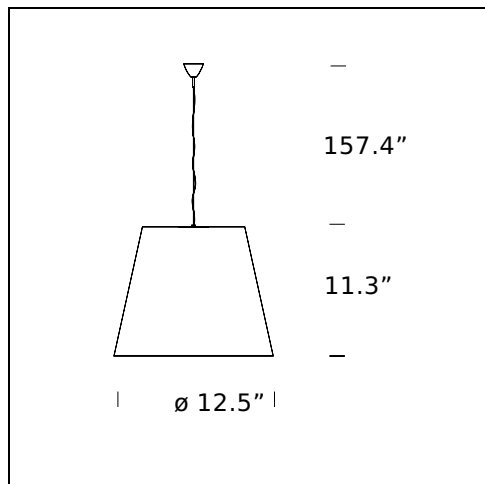

MODEL NAME: Amax

CODE: UL5444/000..

DIMENSION: \varnothing 12.5" \times 11.3" + 157.4"

MATERIALS: Polyethylene

COLORS

● Black - RAL Code: RAL 9005 Matt

○ White

LIGHTING SOURCE: 1 \times 100W (HA) T10 Medium E26/27

POWER CORD: Black

CERTIFICATIONS AND SYMBOLS:

MODEL NAME: Amax

CODE: UL5444/00..

DIMENSION: \varnothing 18.3" \times 17.1" + 157.4"

MATERIALS: Polyethylene

COLORS

● Black - RAL Code: RAL 9005 Matt

○ White

LIGHTING SOURCE: 1 \times 150W (HA) T10 Medium E26/27

POWER CORD: Black

CERTIFICATIONS AND SYMBOLS:

MODEL NAME: Amax

CODE: UL5444/0..

DIMENSION: \varnothing 32.3" \times 25.9" + 118.1"

MATERIALS: Polyethylene

DIMENSION: \varnothing 42.9" \times 34.6" + 118.1"

MATERIALS: Polyethylene

COLORS

● Black - RAL Code: RAL 9005 Matt

○ White

LIGHTING SOURCE: 3 \times 150W (HA) T10 Medium E26/27

POWER CORD: Black

CERTIFICATIONS AND SYMBOLS: