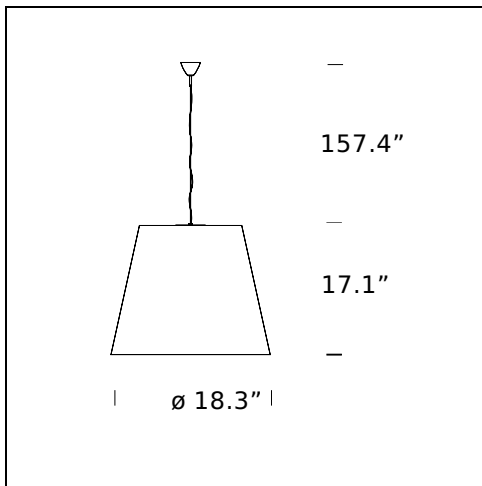

MODEL NAME: Amax

CODE: UL5444/000..

DIMENSION: \varnothing 12.5" \times 11.3" + 157.4"

MATERIALS: Polyethylene

COLORS

● Black - RAL Code: RAL 9005 Matt

○ White

LIGHTING SOURCE: 1 \times 100W (HA) T10 Medium E26/27

POWER CORD: Black

CERTIFICATIONS AND SYMBOLS:

MODEL NAME: Amax

CODE: UL5444/00..

DIMENSION: \varnothing 18.3" \times 17.1" + 157.4"

MATERIALS: Polyethylene

COLORS

● Black - RAL Code: RAL 9005 Matt

○ White

LIGHTING SOURCE: 1 \times 150W (HA) T10 Medium E26/27

POWER CORD: Black

CERTIFICATIONS AND SYMBOLS:

MODEL NAME: Amax

CODE: UL5444/0..

DIMENSION: \varnothing 32.3" \times 25.9" + 118.1"

MATERIALS: Polyethylene

DIMENSION: \varnothing 42.9" \times 34.6" + 118.1"

MATERIALS: Polyethylene

COLORS

● Black - RAL Code: RAL 9005 Matt

○ White

LIGHTING SOURCE: 3 \times 150W (HA) T10 Medium E26/27

POWER CORD: Black

CERTIFICATIONS AND SYMBOLS: