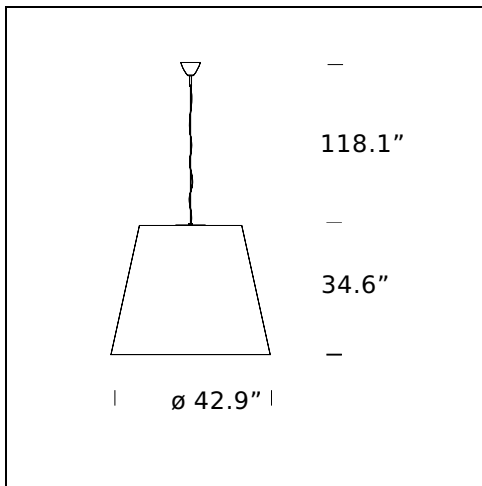

MODEL NAME: Amax

CODE: UL5444..

DIMENSION: $\varnothing$ 42.9" $\times$ 34.6" + 118.1"

MATERIALS: Polyethylene

COLORS

● Black - RAL Code: RAL 9005 Matt

○ White

LIGHTING SOURCE: 3 $\times$ 150W (HA) T10 Medium E26/27

POWER CORD: Black

CERTIFICATIONS AND SYMBOLS:

ACCESSORIES

CLOSING DISK CODE - 5562/00

Optional methacrylate cover with telescopic stem and securing plug for Amax $\varnothing$ 82 cm.

CLOSING DISK CODE - 5562

Optional methacrylate cover with telescopic stem and securing plug for Amax $\varnothing$ 109 cm.

Subject to technical modifications and modifications to content