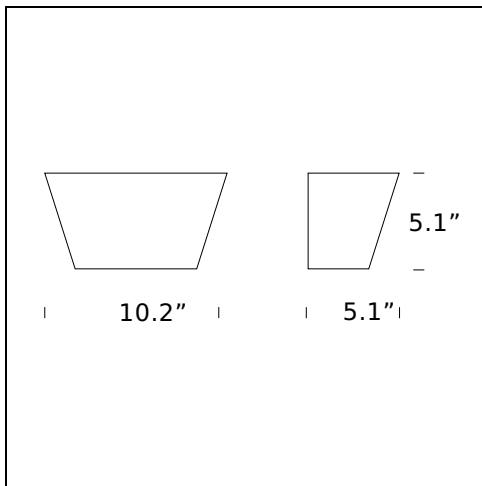

TECHNICAL SHEET

Wall lamp. Nickel-plated metal frame. Diffuser available in amber AM or white BI laminated glass. Tempered, sandblasted glass bottom cover.

MODEL NAME: Ananas

CODE: ULM3302+V3290..

DIMENSION: 8.3" × 3.9" × 4.3"

MATERIALS: Glass, metal

COLORS

○ White

LIGHTING SOURCE: 2×40W (IN) G16½" Candelabra E12 or 2×40W (IN) B10 Candelabra E12 2¼"

CERTIFICATIONS AND SYMBOLS:

MODEL NAME: Ananas

CODE: ULM3302/1+V3290/1..

DIMENSION: 10.2" × 5.1" × 5.1"

MATERIALS: Glass, metal

COLORS

White

LIGHTING SOURCE: 2×60W (IN) G16½" Candelabra E12 or 2×60W (IN) B10 Candelabra E12 2¼"

CERTIFICATIONS AND SYMBOLS:

Subject to technical modifications and modifications to content