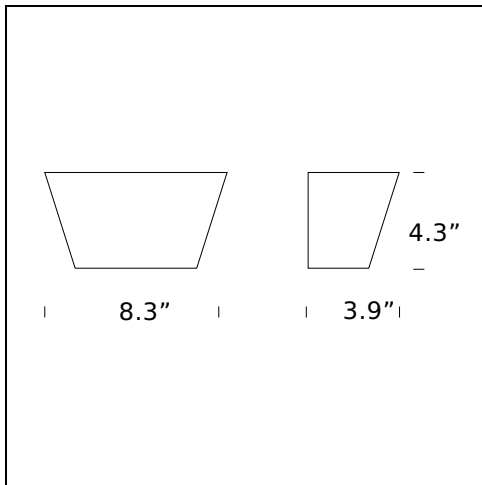

TECHNICAL SHEET

Wall lamp. Nickel-plated metal frame. Diffuser available in amber AM or white BI laminated glass. Tempered, sandblasted glass bottom cover.

MODEL NAME: Ananas

CODE: ULM3302+V3290..

DIMENSION: 8.3" × 3.9" × 4.3"

MATERIALS: Glass, metal

COLORS

○ White

LIGHTING SOURCE: 2×40W (IN) G16½" Candelabra E12 or 2×40W (IN) B10 Candelabra E12 2¼"

CERTIFICATIONS AND SYMBOLS:

MODEL NAME: Ananas

CODE: ULM3302/1+V3290/1..

DIMENSION: 10.2" × 5.1" × 5.1"

MATERIALS: Glass, metal

COLORS

White

LIGHTING SOURCE: 2×60W (IN) G16½" Candelabra E12 or 2×60W (IN) B10 Candelabra E12 2¼"

CERTIFICATIONS AND SYMBOLS:

Subject to technical modifications and modifications to content