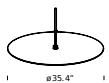

MODEL NAME: Avico

CODE: UL5561/0..

DIMENSION: $\varnothing 47.2'' \times 22.2'' + 157.4''$

MATERIALS: Polyethylene, metal

COLORS

- Black
- White

LIGHTING SOURCE: 3×100W (HA) T10 Medium E26/27 H

POWER CORD: Black

CERTIFICATIONS AND SYMBOLS:

MODEL NAME: Avico

CODE: UL5561..

DIMENSION: \varnothing 63.0" \times 31.1" + 157.4"

MATERIALS: Polyethylene, metal

COLORS

● Black

○ White

LIGHTING SOURCE: 3 \times 150W (HA) T10 Medium E26/27

POWER CORD: Black

CERTIFICATIONS AND SYMBOLS:

ACCESSORIES

CLOSING PLUG CODE - 5562/0

This model fits an optional methacrylate cover with telescopic stem and securing plug. For UL5561/0..