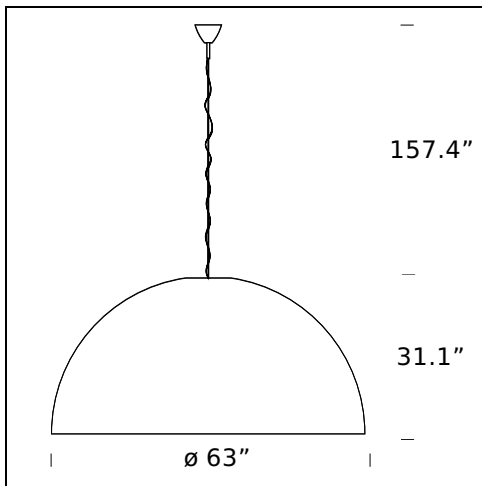

MODEL NAME: Avico

CODE: UL5561/0..

DIMENSION: $\varnothing 47.2'' \times 22.2'' + 157.4''$

MATERIALS: Polyethylene, metal

COLORS

- Black
- White

LIGHTING SOURCE: 3×100W (HA) T10 Medium E26/27 H

POWER CORD: Black

CERTIFICATIONS AND SYMBOLS:

MODEL NAME: Avico

CODE: UL5561..

DIMENSION: \varnothing 63.0" \times 31.1" + 157.4"

MATERIALS: Polyethylene, metal

COLORS

● Black

○ White