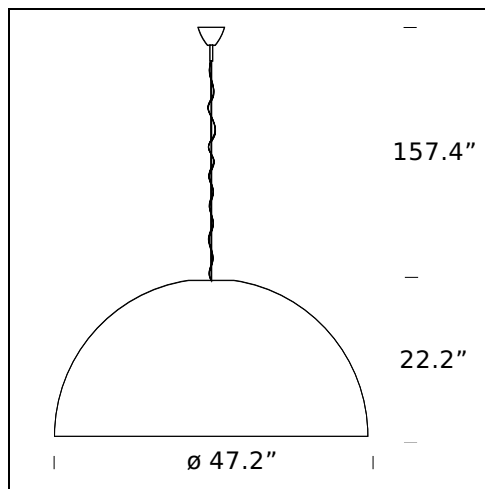

AVICO

2006

Big-impact suspension lamp, spectacular thanks to its large sizes, available in 120 and 160 centimetre diameters. Polyethylene diffuser in white, black and, on request, also in silver and gold. White inside for all versions. Also available in an outdoor version. A lower disc that covers and hides the light sources is sold as an accessory.

TECHNICAL SHEET

Suspension lamp. Frame and canopy in chromed metal. Diffuser with white polyethylene interior and exterior available in white or black (RAL 9005 matt). Steel suspension cable. Black power cord. On request, the Avico diffuser is available with white interior and metallic silver or metallic gold exterior.

MODEL NAME: Avico

CODE: UL5561/0..

DIMENSION: $\varnothing 47.2'' \times 22.2'' + 157.4''$

MATERIALS: Polyethylene, metal

COLORS

- Black
- White

LIGHTING SOURCE: 3×100W (HA) T10 Medium E26/27 H

POWER CORD: Black

CERTIFICATIONS AND SYMBOLS:

MODEL NAME: Avico

CODE: UL5561..

DIMENSION: \varnothing 63.0" \times 31.1" + 157.4"

MATERIALS: Polyethylene, metal

COLORS

● Black

○ White