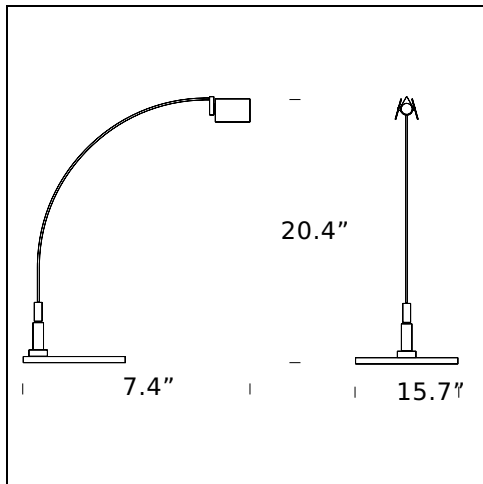

RELATED PRODUCTS

FALENA

Floor Lamp

FALENA

Wall Lamp

TECHNICAL SHEET

Low-voltage table lamp with electronic plug-in transformer and cable switch for dual light intensity. Base in cut float glass. Chromed metal body with 360° horizontal rotation. Pivoting anodized aluminium diffuser fins. Jack connection from base to body. Black power cable, plug and switch.

MODEL NAME: Falena

CODE: U3016+U3017

DIMENSION: \varnothing 7.4" \times 15.7" \times 20.4"

MATERIALS: Glass, metal

LIGHTING SOURCE: 1 \times 50W (HA) 12V T4 Bi Pin GY6,35

Subject to technical modifications and modifications to content