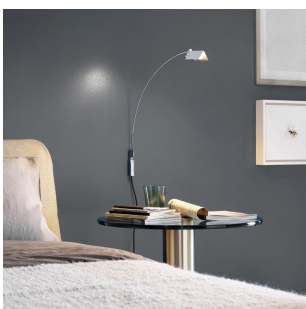

FALENA

Alvaro Siza, 1994

Lightness and elegance for this family of lamps designed by Alvaro Siza and available in floor, table and wall versions. Adjustable body and diffuser wings for complete management of light.

RELATED PRODUCTS

FALENA

Floor Lamp

FALENA

Wall Lamp

TECHNICAL SHEET

Low-voltage table lamp with electronic plug-in transformer and cable switch for dual light intensity. Base in cut float glass. Chromed metal body with 360° horizontal rotation. Pivoting anodized aluminium diffuser fins. Jack connection from base to body. Black power cable, plug and switch.

MODEL NAME: Falena

CODE: U3016+U3017

DIMENSION: \varnothing 7.4" \times 15.7" \times 20.4"

MATERIALS: Glass, metal

LIGHTING SOURCE: 1 \times 50W (HA) 12V T4 Bi Pin GY6,35

Subject to technical modifications and modifications to content