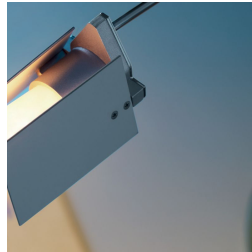

FALENA

Alvaro Siza, 1994

Lightness and elegance for this family of lamps designed by Alvaro Siza and available in floor, table and wall versions. Adjustable body and diffuser wings for complete management of light.

RELATED PRODUCTS

FALENA

Floor Lamp

FALENA

Wall Lamp

TECHNICAL SHEET

Low-voltage table lamp with electronic plug-in transformer and cable switch for dual light intensity. Base in cut float glass. Chromed metal body with 360° horizontal rotation. Pivoting anodized aluminium diffuser fins. Jack connection from base to body. Black power cable, plug and switch.

MODEL NAME: Falena

CODE: U3016+U3017

DIMENSION: \varnothing 7.4" \times 15.7" \times 20.4"

MATERIALS: Glass, metal

LIGHTING SOURCE: 1 \times 50W (HA) 12V T4 Bi Pin GY6,35

Subject to technical modifications and modifications to content