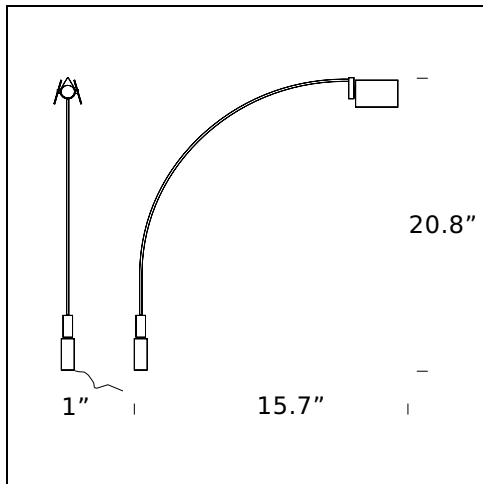

**MODEL NAME:** Falena

**CODE:** U3016+U3019

**DIMENSION:** 1.0" × 15.7" × 20.8"

**MATERIALS:** Glass, metal

**LIGHTING SOURCE:** 1×50W (HA) 12V T4 Bi Pin GY6,35

Subject to technical modifications and modifications to content