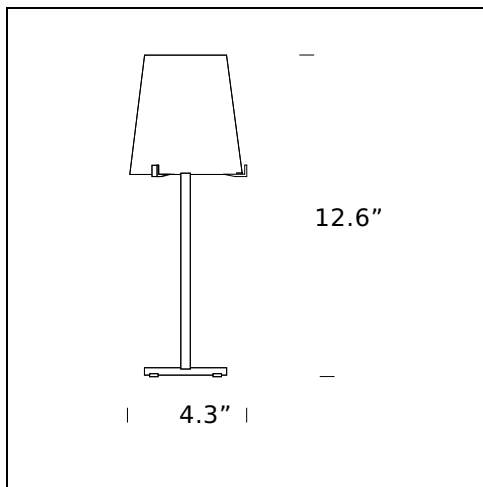

CHIARA

FontanaArte Design Lab, 2003

A classic shape in an extra small size, Chiara has a blown glass diffuser and square metal base.

TECHNICAL SHEET

Table lamp. Brushed nickel-plated steel frame. Opaline white blown glass diffuser. Transparent power cable, plug and switch.

MODEL NAME: Chiara

CODE: U3504BI

DIMENSION: 4.3" × 4.3" × 12.6"

MATERIALS: Glass, metal

LIGHTING SOURCE: 1×40W (HA) T4 G9 H

PLUG: Transparent

POWER CORD: Transparent

Subject to technical modifications and modifications to content