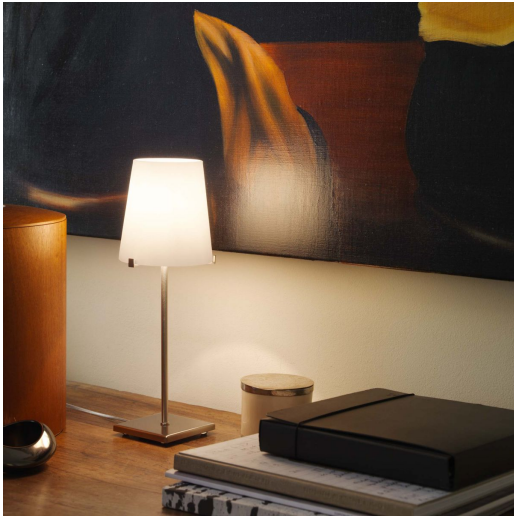

CHIARA

FontanaArte Design Lab, 2003

A classic shape in an extra small size, Chiara has a blown glass diffuser and square metal base.

TECHNICAL SHEET

Table lamp. Brushed nickel-plated steel frame. Opaline white blown glass diffuser. Transparent power cable, plug and switch.

MODEL NAME: Chiara

CODE: U3504BI

DIMENSION: 4.3" × 4.3" × 12.6"

MATERIALS: Glass, metal

LIGHTING SOURCE: 1×40W (HA) T4 G9 H

PLUG: Transparent

POWER CORD: Transparent

Subject to technical modifications and modifications to content