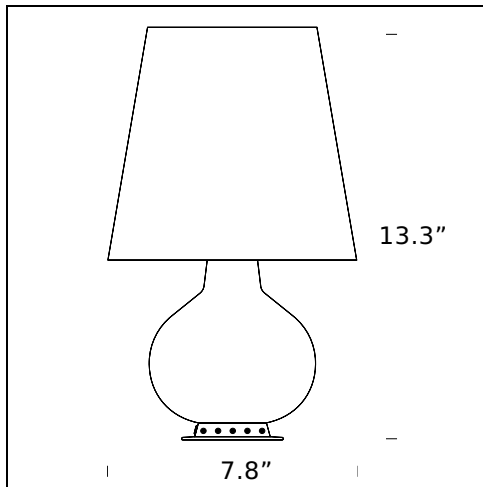

RELATED PRODUCTS

FONTANA (LED)

Table Lamp

TECHNICAL SHEET

Table lamp with dual or triple controls. Metal frame with white finish. Shade and base in frosted white blown glass. Black power cable, plug and switch.

MODEL NAME: Fontana

CODE: U1853/0

DIMENSION: ø 7.8" x 13.3"

MATERIALS: Glass

LIGHTING SOURCE: HA 1x46W E27 (2700K, 700Lm) + HA 2x20W G9 (2700K, 2x235Lm)

PLUG: Black

POWER CORD: Black

MODEL NAME: Fontana

CODE: U1853

DIMENSION: \varnothing 12.5" x 20.8"

MATERIALS: Glass

LIGHTING SOURCE: HA 1x100W E27 (2900K, 1800Lm) + HA 2x30W E14 (2700K, 2x405Lm)

PLUG: Black

POWER CORD: Black

CERTIFICATIONS AND SYMBOLS:

MODEL NAME: Fontana

CODE: 1853/1

DIMENSION: \varnothing 18.5" x 30.7"

MATERIALS: Glass

LIGHTING SOURCE: HA 1x100W E27 (2900K, 1800Lm) + HA 4x46W E27 (2700K, 4x700Lm) + HA 2x30W E14 (2700K, 2x405Lm)

PLUG: Black

POWER CORD: Black