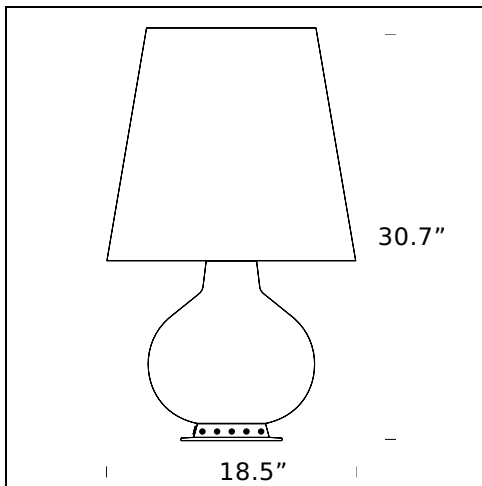

RELATED PRODUCTS

FONTANA (LED)

Table Lamp

TECHNICAL SHEET

Table lamp with dual or triple controls. Metal frame with white finish. Shade and base in frosted white blown glass. Black power cable, plug and switch.

MODEL NAME: Fontana

CODE: U1853/0

DIMENSION: ø 7.8" x 13.3"

MATERIALS: Glass

LIGHTING SOURCE: HA 1x46W E27 (2700K, 700Lm) + HA 2x20W G9 (2700K, 2x235Lm)

PLUG: Black

POWER CORD: Black

MODEL NAME: Fontana

CODE: U1853

DIMENSION: \varnothing 12.5" x 20.8"

MATERIALS: Glass

LIGHTING SOURCE: HA 1x100W E27 (2900K, 1800Lm) + HA 2x30W E14 (2700K, 2x405Lm)

PLUG: Black

POWER CORD: Black

CERTIFICATIONS AND SYMBOLS:

MODEL NAME: Fontana

CODE: 1853/1

DIMENSION: \varnothing 18.5" x 30.7"

MATERIALS: Glass

LIGHTING SOURCE: HA 1x100W E27 (2900K, 1800Lm) + HA 4x46W E27 (2700K, 4x700Lm) + HA 2x30W E14 (2700K, 2x405Lm)

PLUG: Black

POWER CORD: Black