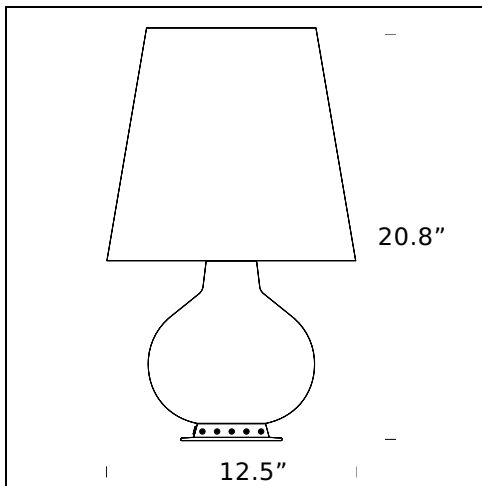

RELATED PRODUCTS

FONTANA (LED)

Table Lamp

TECHNICAL SHEET

Table lamp with dual or triple controls. Metal frame with white finish. Shade and base in frosted white blown glass. Black power cable, plug and switch.

MODEL NAME: Fontana

CODE: U1853/0

DIMENSION: ø 7.8" x 13.3"

MATERIALS: Glass

LIGHTING SOURCE: HA 1x46W E27 (2700K, 700Lm) + HA 2x20W G9 (2700K, 2x235Lm)

PLUG: Black

POWER CORD: Black

MODEL NAME: Fontana

CODE: U1853

DIMENSION: \varnothing 12.5" x 20.8"

MATERIALS: Glass

LIGHTING SOURCE: HA 1x100W E27 (2900K, 1800Lm) + HA 2x30W E14 (2700K, 2x405Lm)

PLUG: Black

POWER CORD: Black

CERTIFICATIONS AND SYMBOLS:

MODEL NAME: Fontana

CODE: 1853/1

DIMENSION: \varnothing 18.5" x 30.7"

MATERIALS: Glass

LIGHTING SOURCE: HA 1x100W E27 (2900K, 1800Lm) + HA 4x46W E27 (2700K, 4x700Lm) + HA 2x30W E14 (2700K, 2x405Lm)

PLUG: Black

POWER CORD: Black