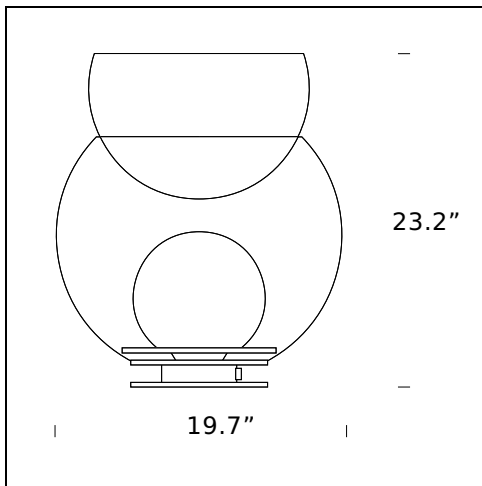

Table Lamp

TECHNICAL SHEET

Table lamp/flower pot. Chromed metal base. Middle globe in transparent blown glass. Inner globe in polished white opaline glass. Upper half-sphere in pink blown glass with decorative bubbles. Black power cable, plug and switch.

MODEL NAME: Giova

CODE: U2684

DIMENSION: Ø 12.6" x 14.6"

MATERIALS: Glass, metal

LIGHTING SOURCE: 1x60W (IN) E26

PLUG: Black

POWER CORD: Black

MODEL NAME: Giova

CODE: U2684/1

DIMENSION: Ø 19.7" x 23.2"

MATERIALS: Glass, metal

LIGHTING SOURCE: 1x75W (IN) E26

PLUG: Black

POWER CORD: Black

Subject to technical modifications and modifications to content