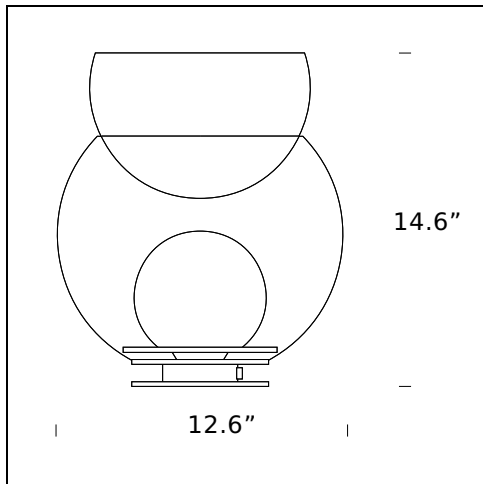

Table Lamp

TECHNICAL SHEET

Table lamp/flower pot. Chromed metal base. Middle globe in transparent blown glass. Inner globe in polished white opaline glass. Upper half-sphere in pink blown glass with decorative bubbles. Black power cable, plug and switch.

MODEL NAME: Giova

CODE: U2684

DIMENSION: Ø 12.6" x 14.6"

MATERIALS: Glass, metal

LIGHTING SOURCE: 1x60W (IN) E26

PLUG: Black

POWER CORD: Black

MODEL NAME: Giova

CODE: U2684/1

DIMENSION: Ø 19.7" x 23.2"

MATERIALS: Glass, metal

LIGHTING SOURCE: 1x75W (IN) E26

PLUG: Black

POWER CORD: Black

Subject to technical modifications and modifications to content