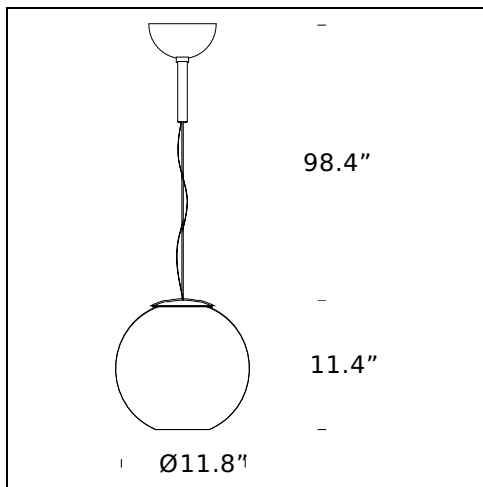

GLOBO DI LUCE

Roberto Menghi, 1968

Blown glass, in chrome and metallic copper finishes, enhances the spherical lampshades of this family, available in a table version and three different sized suspension versions.

TECHNICAL SHEET

Hanging lamp. Blown glass globe, silver metallic or copper. Reflector in anodized aluminum. Clear power cable.

MODEL NAME: Globo di Luce

CODE: UL3644CR

DIMENSION: 11.8" x 11.4" + 98.4"

MATERIALS: Metal

LIGHTING SOURCE: 1x75W (HA) T4 G9

POWER CORD: Transparent

CERTIFICATIONS AND SYMBOLS:

MODEL NAME: Globo di Luce

CODE: UL3644/1CR

DIMENSION: 17.7" x 16.9" + 98.4"

MATERIALS: Metal

LIGHTING SOURCE: 1x150W (HA) E26 T10 Medium E26/27