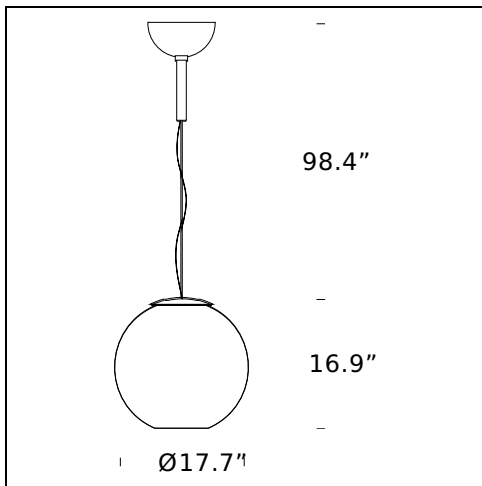

TECHNICAL SHEET

Hanging lamp. Blown glass globe, silver metallic or copper. Reflector in anodized aluminum. Clear power cable.

MODEL NAME: Globo di Luce

CODE: UL3644CR

DIMENSION: 11.8" x 11.4" + 98.4"

MATERIALS: Metal

LIGHTING SOURCE: 1x75W (HA) T4 G9

POWER CORD: Transparent

CERTIFICATIONS AND SYMBOLS:

MODEL NAME: Globo di Luce

CODE: UL3644/1CR

DIMENSION: 17.7" x 16.9" + 98.4"

MATERIALS: Metal

LIGHTING SOURCE: 1x150W (HA) E26 T10 Medium E26/27