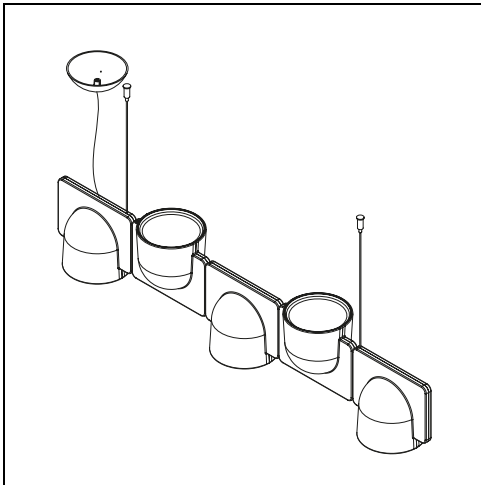

**TECHNICAL SHEET**

Suspension lamp. The module is in self-extinguishing technopolymer plastic, available in RAL colours white grey GC (RAL 9002) and dark grey GS (RAL 7015). Quantities exceeding 30 units can be ordered in RAL or RAL DESIGN colours chosen by the client. The hanging wires are in steel. The power cable is transparent. The canopy is in the same colour as the unit. The lamp is fitted with line voltage Led and light emission can be adjusted with standard dimmers for Led light sources. It is available in a single downlighting version, in a 3- or 5-unit inline version, with fixed downlighting for the end units and either all downlighting for the central ones or alternate down and uplighting, in a 4-unit version with all-downlighting or down-and uplighting units and in a 5-unit vertical version, with all units pointing in the same direction. They all come with templates for easy installation. These lamps cannot be assembled with each other. Please refer to Igloo System for layouts other than those listed here.

**CERTIFICATIONS AND SYMBOLS:**

**MODEL NAME:** Igloo 3 Down Up

**CODE:** UL4268../LED/3D/U

**DIMENSION:** 26" x 6,9" x 5,8" + 98,4"

#### **CERTIFICATIONS AND SYMBOLS:**

**MODEL NAME:** Igloo 5 Down

**CODE:** UL4268../LED/5D

**DIMENSION:** 43,3" x 6,9" x 5,8" + 98,4"

**COLORS**

- Dark Grey - RAL Code: RAL 7015
- White Grey - RAL Code: RAL 9002

**LIGHTING SOURCE:** 5×10W LINE VOLTAGE ( 2700 K, CRI 80, 5x1250 Lm)

**CERTIFICATIONS AND SYMBOLS:**

**MODEL NAME:** Igloo 5 Down Up

**CODE:** UL4268../LED/5D/U

**DIMENSION:** 43,3" x 6,9" x 5,8" + 98,4"

**COLORS**