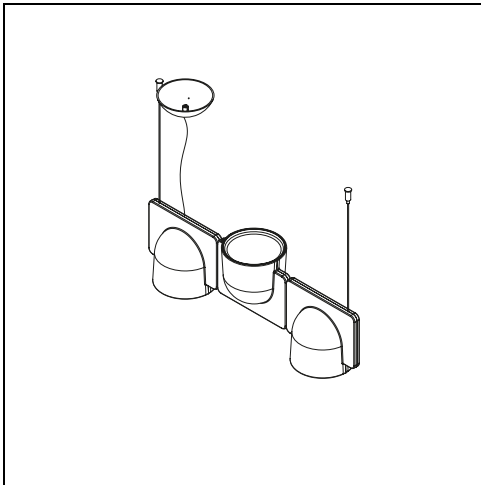

**TECHNICAL SHEET**

Suspension lamp. The module is in self-extinguishing technopolymer plastic, available in RAL colours white grey GC (RAL 9002) and dark grey GS (RAL 7015). Quantities exceeding 30 units can be ordered in RAL or RAL DESIGN colours chosen by the client. The hanging wires are in steel. The power cable is transparent. The canopy is in the same colour as the unit. The lamp is fitted with line voltage Led and light emission can be adjusted with standard dimmers for Led light sources. It is available in a single downlighting version, in a 3- or 5-unit inline version, with fixed downlighting for the end units and either all downlighting for the central ones or alternate down and uplighting, in a 4-unit version with all-downlighting or down-and uplighting units and in a 5-unit vertical version, with all units pointing in the same direction. They all come with templates for easy installation. These lamps cannot be assembled with each other. Please refer to Igloo System for layouts other than those listed here.

**MODEL NAME:** Igloo

**CODE:** UL4268../LED/1D

**DIMENSION:** 8,7" x 6,9" x 5,8" + 98,4"

**COLORS**

- Dark Grey - RAL Code: RAL 7015
- White Grey - RAL Code: RAL 9002

**LIGHTING SOURCE:** 10W LINE VOLTAGE ( 2700 K, CRI 80, 1250 Lm)

**CERTIFICATIONS AND SYMBOLS:**

**MODEL NAME:** Igloo 3 Down

**CODE:** UL4268../LED/3

**DIMENSION:** 26" x 6,9" x 5,8" + 98,4"

**COLORS**

- Dark Grey - RAL Code: RAL 7015
- White Grey - RAL Code: RAL 9002

**LIGHTING SOURCE:** 3×10W LINE VOLTAGE ( 2700 K, CRI 80, 3x1250 Lm)

**CERTIFICATIONS AND SYMBOLS:**

**MODEL NAME:** Igloo 3 Down Up

**CODE:** UL4268../LED/3D/U

**DIMENSION:** 26" x 6,9" x 5,8" + 98,4"