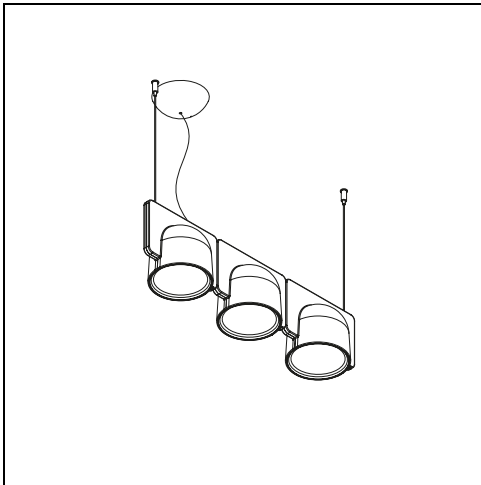

**TECHNICAL SHEET**

Suspension lamp. The module is in self-extinguishing technopolymer plastic, available in RAL colours white grey GC (RAL 9002) and dark grey GS (RAL 7015). Quantities exceeding 30 units can be ordered in RAL or RAL DESIGN colours chosen by the client. The hanging wires are in steel. The power cable is transparent. The canopy is in the same colour as the unit. The lamp is fitted with line voltage Led and light emission can be adjusted with standard dimmers for Led light sources. It is available in a single downlighting version, in a 3- or 5-unit inline version, with fixed downlighting for the end units and either all downlighting for the central ones or alternate down and uplighting, in a 4-unit version with all-downlighting or down-and uplighting units and in a 5-unit vertical version, with all units pointing in the same direction. They all come with templates for easy installation. These lamps cannot be assembled with each other. Please refer to Igloo System for layouts other than those listed here.

**MODEL NAME:** Igloo

**CODE:** UL4268../LED/1D

**DIMENSION:** 8,7" x 6,9" x 5,8" + 98,4"

**COLORS**

- Dark Grey - RAL Code: RAL 7015
- White Grey - RAL Code: RAL 9002

**LIGHTING SOURCE:** 10W LINE VOLTAGE ( 2700 K, CRI 80, 1250 Lm)

**CERTIFICATIONS AND SYMBOLS:**

**MODEL NAME:** Igloo 3 Down

**CODE:** UL4268../LED/3

**DIMENSION:** 26" x 6,9" x 5,8" + 98,4"

**COLORS**

- Dark Grey - RAL Code: RAL 7015
- White Grey - RAL Code: RAL 9002

**LIGHTING SOURCE:** 3×10W LINE VOLTAGE ( 2700 K, CRI 80, 3x1250 Lm)

**CERTIFICATIONS AND SYMBOLS:**

**MODEL NAME:** Igloo 3 Down Up

**CODE:** UL4268../LED/3D/U

**DIMENSION:** 26" x 6,9" x 5,8" + 98,4"