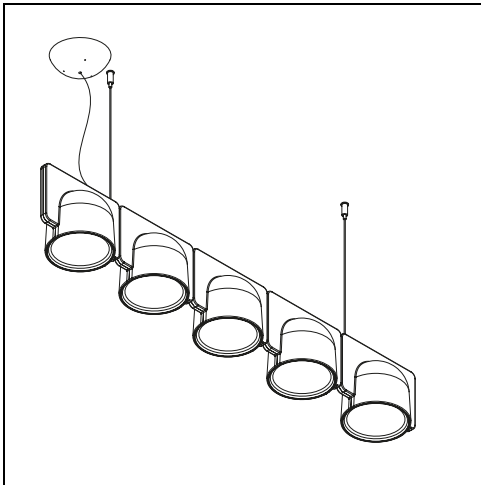

**TECHNICAL SHEET**

Suspension lamp. The module is in self-extinguishing technopolymer plastic, available in RAL colours white grey GC (RAL 9002) and dark grey GS (RAL 7015). Quantities exceeding 30 units can be ordered in RAL or RAL DESIGN colours chosen by the client. The hanging wires are in steel. The power cable is transparent. The canopy is in the same colour as the unit. The lamp is fitted with line voltage Led and light emission can be adjusted with standard dimmers for Led light sources. It is available in a single downlighting version, in a 3- or 5-unit inline version, with fixed downlighting for the end units and either all downlighting for the central ones or alternate down and uplighting, in a 4-unit version with all-downlighting or down-and uplighting units and in a 5-unit vertical version, with all units pointing in the same direction. They all come with templates for easy installation. These lamps cannot be assembled with each other. Please refer to Igloo System for layouts other than those listed here.

**CERTIFICATIONS AND SYMBOLS:**

**MODEL NAME:** Igloo 3 Down

**CODE:** UL4268../LED/3

**DIMENSION:** 26" x 6,9" x 5,8" + 98,4"

**COLORS**

- Dark Grey - RAL Code: RAL 7015
- White Grey - RAL Code: RAL 9002

**LIGHTING SOURCE:** 3×10W LINE VOLTAGE ( 2700 K, CRI 80, 3x1250 Lm)

**CERTIFICATIONS AND SYMBOLS:**

**MODEL NAME:** Igloo 3 Down Up

**CODE:** UL4268../LED/3D/U

**DIMENSION:** 26" x 6,9" x 5,8" + 98,4"

#### **CERTIFICATIONS AND SYMBOLS:**

**MODEL NAME:** Igloo 5 Down

**CODE:** UL4268../LED/5D

**DIMENSION:** 43,3" x 6,9" x 5,8" + 98,4"

**COLORS**

- Dark Grey - RAL Code: RAL 7015
- White Grey - RAL Code: RAL 9002