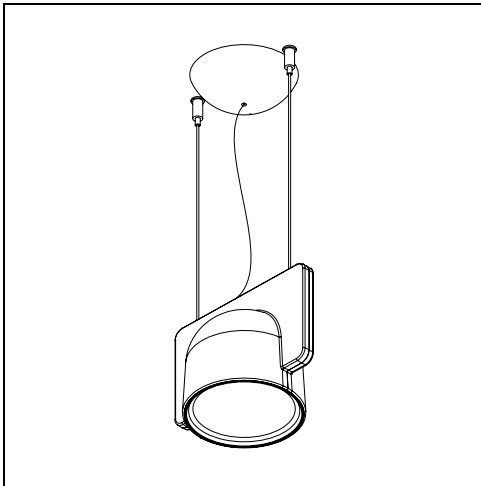

# IGLOO

Studio Klass, 2014

Igloo is a family of suspension lamps in a series of down-light or up- and down-light configurations. The basic element is the unit in self-extinguishing plastic technopolymer. Igloo is also available as a system (Igloo System) with units, joints and connections for maximum freedom of composition.

**TECHNICAL SHEET**

Suspension lamp. The module is in self-extinguishing technopolymer plastic, available in RAL colours white grey GC (RAL 9002) and dark grey GS (RAL 7015). Quantities exceeding 30 units can be ordered in RAL or RAL DESIGN colours chosen by the client. The hanging wires are in steel. The power cable is transparent. The canopy is in the same colour as the unit. The lamp is fitted with line voltage Led and light emission can be adjusted with standard dimmers for Led light sources. It is available in a single downlighting version, in a 3- or 5-unit inline version, with fixed downlighting for the end units and either all downlighting for the central ones or alternate down and uplighting, in a 4-unit version with all-downlighting or down-and uplighting units and in a 5-unit vertical version, with all units pointing in the same direction. They all come with templates for easy installation. These lamps cannot be assembled with each other. Please refer to Igloo System for layouts other than those listed here.

**MODEL NAME:** Igloo

**CODE:** UL4268../LED/1D

**DIMENSION:** 8,7" x 6,9" x 5,8" + 98,4"

**COLORS**

- Dark Grey - RAL Code: RAL 7015
- White Grey - RAL Code: RAL 9002

**LIGHTING SOURCE:** 10W LINE VOLTAGE ( 2700 K, CRI 80, 1250 Lm)

**CERTIFICATIONS AND SYMBOLS:**

**MODEL NAME:** Igloo 3 Down Up

**CODE:** UL4268../LED/3D/U

**DIMENSION:** 26" x 6,9" x 5,8" + 98,4"