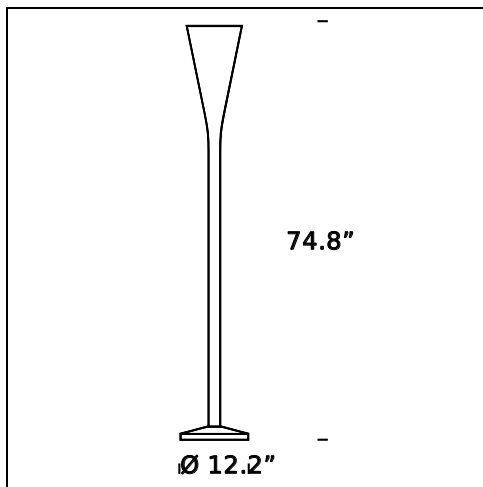

LUMINATOR

Pietro Chiesa, 1933

A lamp with such a modern personality that its date of birth is hard to believe. A long, narrow stem opens in an upward swoop to catch an upturned cone that hides the light source. Luminator was the first example on the market of an indirect emission floor lamp

TECHNICAL SHEET

Floor lamp with dimmer. Indirect light emission. Nickel-plated brass finish. Black power cable, dimmer and plug.

MODEL NAME: Luminator

CODE: U05560N

DIMENSION: ø 12.2" x 74.8"

MATERIALS: Metal

LIGHTING SOURCE: 1x250W (HA) T4 Mini-Can E11

PLUG: Black

POWER CORD: Black

Subject to technical modifications and modifications to content