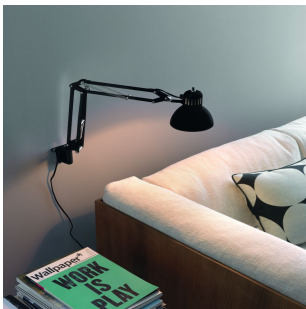

NASKA 1, NASKETTA

Historical Archive, 1933

The Naska family of lamps is a classic from 1933. Simple and functional, with a revolving, adjustable arm, it is available in three different versions – table, floor and wall.

RELATED PRODUCTS

NASKA 1, NASKETTA

Wall Lamp

NASKA 1 (LED)

Table Lamp

TECHNICAL SHEET

A family of table, floor and wall lamps fitted with arms that can be moved in all directions. Base and stem in steel. Parabola in aluminum. All painted white BI (RAL 9003 matt), black NO (RAL 9005 matt) or chromed CR. Black power cable and plug.