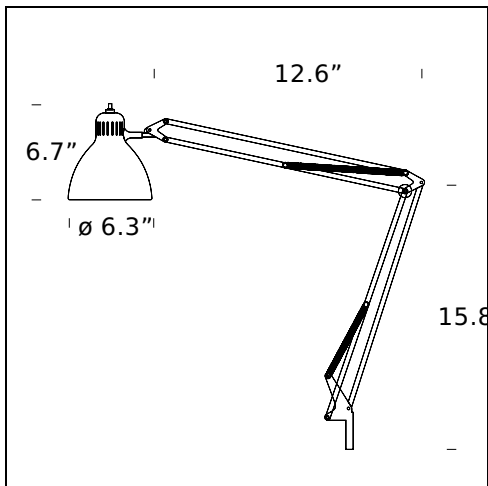

RELATED PRODUCTS

NASKA 1, NASKETTA

Wall Lamp

NASKA 1 (LED)

Table Lamp

TECHNICAL SHEET

A family of table, floor and wall lamps fitted with arms that can be moved in all directions. Base and stem in steel. Parabola in aluminum. All painted white BI (RAL 9003 matt), black NO (RAL 9005 matt) or chromed CR. Black power cable and plug.

MODEL NAME: Naska 1

CODE: U8000..

DIMENSION: 19.7"x19.7" / \varnothing 6.3"x 6.7"

MATERIALS: Metal

COLORS

● Black - RAL Code: RAL 9005 Matt

○ White

LIGHTING SOURCE: 1x60W (IN/FL/LED) E26

MODEL NAME: Naska 2

CODE: U8001..

DIMENSION: 12.6"x15.8" / ø 6.3"x 6.7"

MATERIALS: Metal

COLORS

● Black - RAL Code: RAL 9005 Matt

○ White

LIGHTING SOURCE: 1x60W (IN/FL/LED) E26