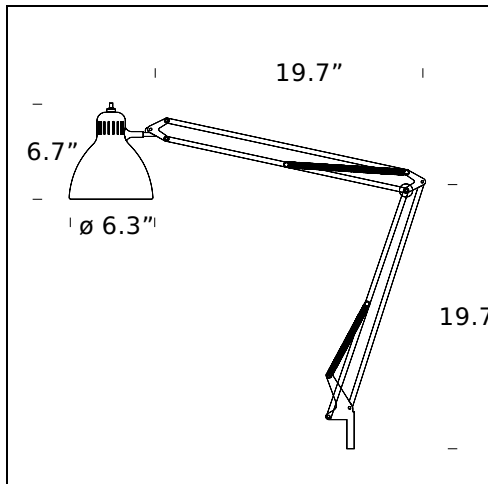

RELATED PRODUCTS

NASKA 1, NASKETTA

Wall Lamp

NASKA 1 (LED)

Table Lamp

TECHNICAL SHEET

A family of table, floor and wall lamps fitted with arms that can be moved in all directions. Base and stem in steel. Parabola in aluminum. All painted white BI (RAL 9003 matt), black NO (RAL 9005 matt) or chromed CR. Black power cable and plug.

MODEL NAME: Naska 1

CODE: U8000..

DIMENSION: 19.7"x19.7" / \varnothing 6.3"x 6.7"

MATERIALS: Metal

COLORS

● Black - RAL Code: RAL 9005 Matt

○ White

LIGHTING SOURCE: 1x60W (IN/FL/LED) E26

MODEL NAME: Naska 2

CODE: U8001..

DIMENSION: 12.6"x15.8" / ø 6.3"x 6.7"

MATERIALS: Metal

COLORS

● Black - RAL Code: RAL 9005 Matt

○ White

LIGHTING SOURCE: 1x60W (IN/FL/LED) E26