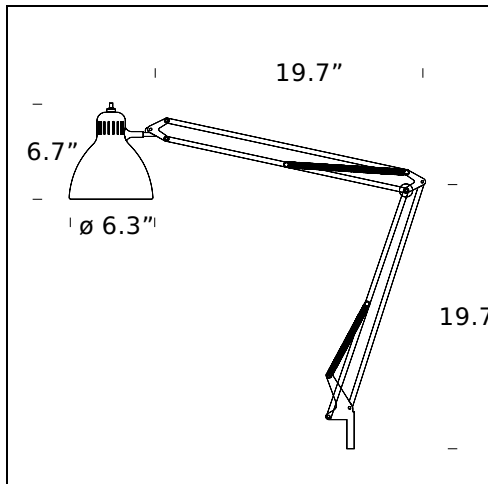

RELATED PRODUCTS

NASKA 1, NASKETTA

Table Lamp

TECHNICAL SHEET

A family of table, floor and wall lamps fitted with arms that can be moved in all directions. Base and stem in steel. Parabola in aluminum. All painted white BI (RAL 9003 matt), black NO (RAL 9005 matt) or chromed CR. Black power cable and plug.

MODEL NAME: Naska 1

CODE: U8000...+8103..

DIMENSION: 19.7"x19.7" / \varnothing 6.3"x 6.7"

MATERIALS: Metal

COLORS

● Black - RAL Code: RAL 9005 Matt

○ White

LIGHTING SOURCE: 1x60W (IN/FL/LED) E26

PLUG: Black

POWER CORD: Black

MODEL NAME: Naska 1

CODE: U80001.+8013..

DIMENSION: 12.6" x 15.8" / ø 6.3" x 6.7"

MATERIALS: Metal

COLORS

● Black - RAL Code: RAL 9005 Matt