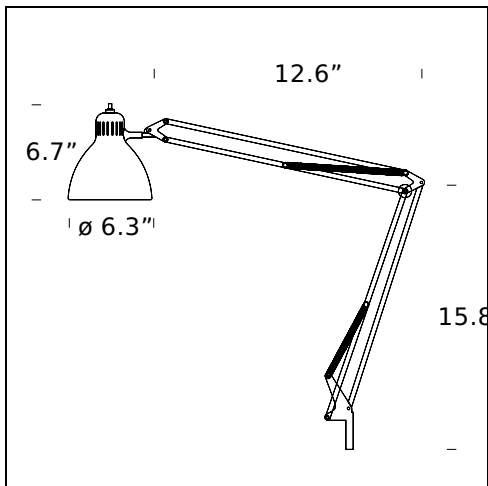

RELATED PRODUCTS

NASKA 1, NASKETTA

Table Lamp

TECHNICAL SHEET

A family of table, floor and wall lamps fitted with arms that can be moved in all directions. Base and stem in steel. Parabola in aluminum. All painted white BI (RAL 9003 matt), black NO (RAL 9005 matt) or chromed CR. Black power cable and plug.

MODEL NAME: Naska 1

CODE: U8000...+8103..

DIMENSION: 19.7"x19.7" / \varnothing 6.3"x 6.7"

MATERIALS: Metal

COLORS

● Black - RAL Code: RAL 9005 Matt

○ White

LIGHTING SOURCE: 1x60W (IN/FL/LED) E26

PLUG: Black

POWER CORD: Black

MODEL NAME: Naska 1

CODE: U80001.+8013..

DIMENSION: 12.6" x 15.8" / ø 6.3" x 6.7"

MATERIALS: Metal

COLORS

● Black - RAL Code: RAL 9005 Matt