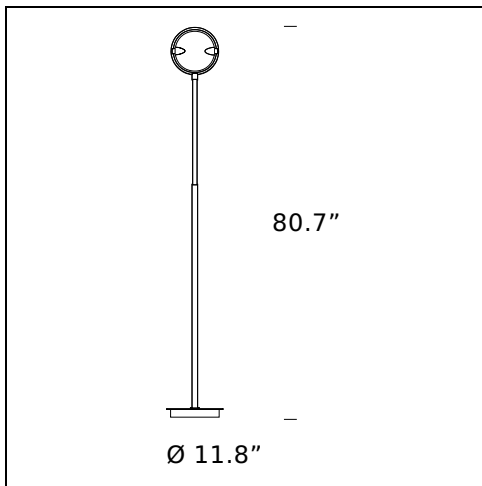

RELATED PRODUCTS

NOBI

Wall Lamp

NOBI

Suspension Lamp

TECHNICAL SHEET

Floor lamp with dimmer. Metal frame in chromed, satined nickel-plated or white finishes. Adjustable diffusers in frosted glass and aluminium reflector for indirect beam. Black power cable, dimmer and plug.

MODEL NAME: Nobi

CODE: U3026..

DIMENSION: $\varnothing 7.8" \times 74.8"$

MATERIALS: Glass, metal

COLORS

- Chrome-Plated
- Nickel-Plated - RAL Code: RAL 9006 Matt
- White

LIGHTING SOURCE: 1x150W (HA) T3/S Double Ended R7s - short H

MODEL NAME: Nobi

CODE: U3392..

DIMENSION: \varnothing 11.8" \times 80.7"

MATERIALS: Glass, metal

COLORS

- Chrome-Plated
- Nickel-Plated - RAL Code: RAL 9006 Matt
- White

LIGHTING SOURCE: 1 \times 300W (HA) T3/L Double Ended R7s - long H