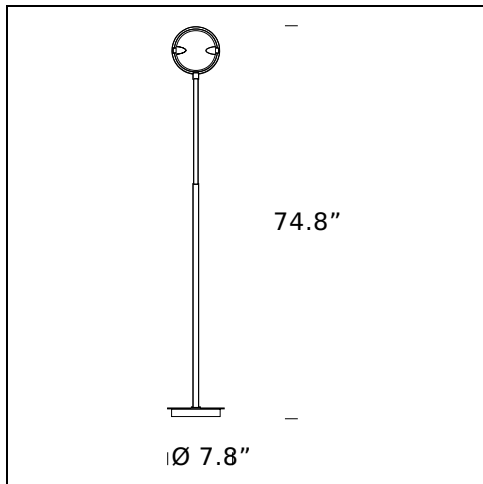

RELATED PRODUCTS

NOBI

Wall Lamp

NOBI

Suspension Lamp

TECHNICAL SHEET

Floor lamp with dimmer. Metal frame in chromed, satined nickel-plated or white finishes. Adjustable diffusers in frosted glass and aluminium reflector for indirect beam. Black power cable, dimmer and plug.

MODEL NAME: Nobi

CODE: U3026..

DIMENSION: $\varnothing 7.8" \times 74.8"$

MATERIALS: Glass, metal

COLORS

- Chrome-Plated
- Nickel-Plated - RAL Code: RAL 9006 Matt
- White

LIGHTING SOURCE: 1x150W (HA) T3/S Double Ended R7s - short H

MODEL NAME: Nobi

CODE: U3392..

DIMENSION: \varnothing 11.8" \times 80.7"

MATERIALS: Glass, metal

COLORS

- Chrome-Plated
- Nickel-Plated - RAL Code: RAL 9006 Matt
- White

LIGHTING SOURCE: 1 \times 300W (HA) T3/L Double Ended R7s - long H