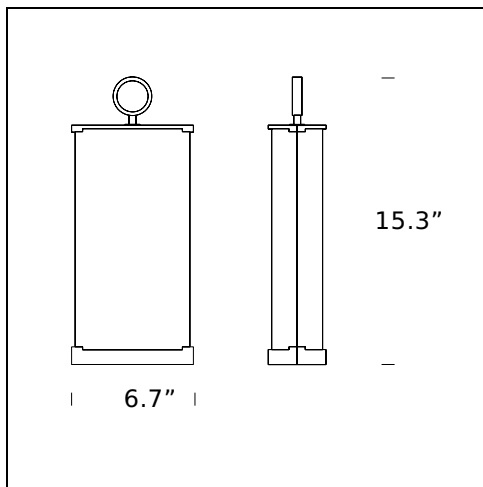

RELATED PRODUCTS

PIRELLONE

Floor Lamp

TECHNICAL SHEET

Table lamp with dimmer. Nickel-plated cast brass frame. Diffusers in curved pressed glass. Transparent power cable, dimmer and plug.

MODEL NAME: Pirellina

CODE: U2781

DIMENSION: 6.7" x 3.2" x 15.3"

MATERIALS: Glass, metal

LIGHTING SOURCE: 4x25W (IN) B10 Candelabra E12

PLUG: Transparent

POWER CORD: Transparent

Subject to technical modifications and modifications to content