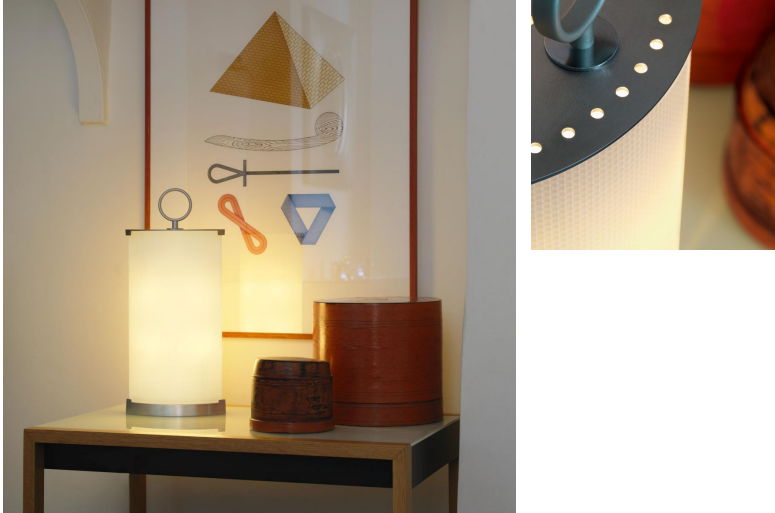

PIRELLINA

Gio Ponti, 1967

Pirellone and Pirellina have been lighting classics for 40 years. Two pieces of curved glass held in place by metal elements at the base and the top: the secret of this simple structure lies in the use of special impact-resistant glass.

RELATED PRODUCTS

PIRELLONE

Floor Lamp

TECHNICAL SHEET

Table lamp with dimmer. Nickel-plated cast brass frame. Diffusers in curved pressed glass. Transparent power cable, dimmer and plug.

MODEL NAME: Pirellina

CODE: U2781

DIMENSION: 6.7" x 3.2" x 15.3"

MATERIALS: Glass, metal

LIGHTING SOURCE: 4x25W (IN) B10 Candelabra E12

PLUG: Transparent

POWER CORD: Transparent

Subject to technical modifications and modifications to content