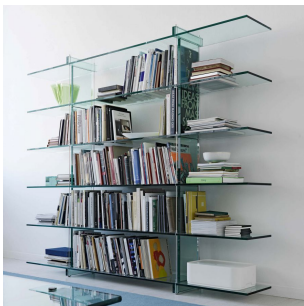

TESO CONSOLE

Renzo Piano, 1991

Renzo Piano made his design debut with a coordinated line of furnishing systems for FontanaArte, using only one material: glass, symbol of the company's production history. A very fine collection that comprises table, bookcase and console.

RELATED PRODUCTS

TESO BOOKCASE

TECHNICAL SHEET

Console open on both sides. 15 mm shelves and 25 mm uprights in float glass. Chromed metal tie rods. Thanks to the high glass compression coefficient, the tension achieves a monobloc effect.

MODEL NAME: Teso Console

CODE: 2482

DIMENSION: 98.4" x 13.8" x 32.3"

MATERIALS: Glass

Subject to technical modifications and modifications to content