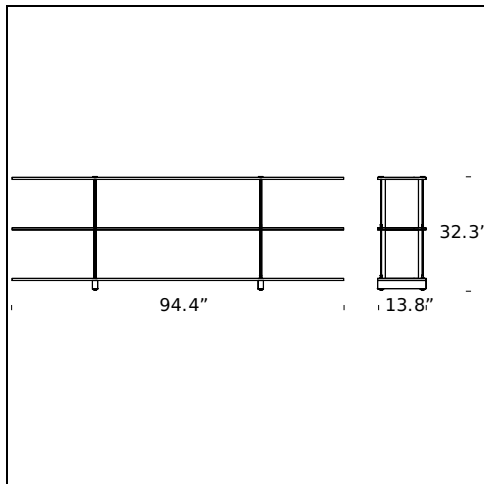

RELATED PRODUCTS

TESO BOOKCASE

TECHNICAL SHEET

Console open on both sides. 15 mm shelves and 25 mm uprights in float glass. Chromed metal tie rods. Thanks to the high glass compression coefficient, the tension achieves a monobloc effect.

MODEL NAME: Teso Console

CODE: 2482

DIMENSION: 98.4" x 13.8" x 32.3"

MATERIALS: Glass

Subject to technical modifications and modifications to content