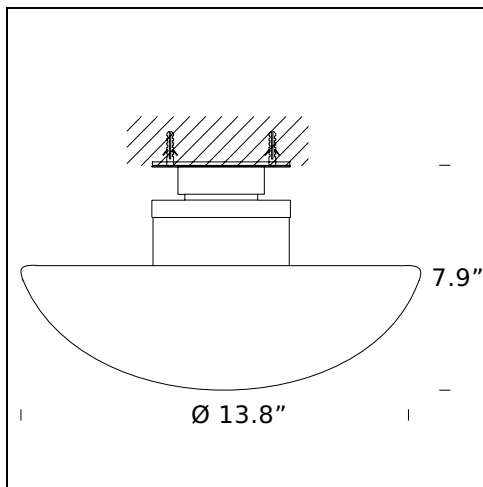

# SILLABONE

Piero Castiglioni, 1988

The large version of Sillaba, this is a wall and ceiling lamp with diffuser in sand-blasted white glass.

**TECHNICAL SHEET**

Wall/ceiling lamp. Metal frame. Heat-resistant sandblasted glass diffuser.

**MODEL NAME:** Sillabone

**CODE:** UL2793G

**DIMENSION:** ø 13.8" x 7.9"

**MATERIALS:** Glass, metal

**LIGHTING SOURCE:** 1x100W (IN) A19 Medium E26/27

**CERTIFICATIONS AND SYMBOLS:**

Subject to technical modifications and modifications to content