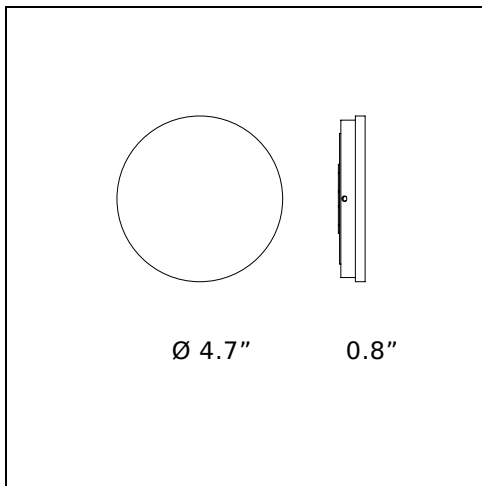

**MODEL NAME:** Sole

**CODE:** UL4140/30K

**DIMENSION:** 4.7" × 4.7" × 0.8"

**MATERIALS:** Glass

**LIGHTING SOURCE:** 144 LED - 11W (3000 K)

**CERTIFICATIONS AND SYMBOLS:**

**MODEL NAME:** Sole

**CODE:** UL4140/40K

**DIMENSION:** 4.7" × 4.7" × 0.8"

**MATERIALS:** Glass

**LIGHTING SOURCE:** 144 LED - 11W (4000 K)

**CERTIFICATIONS AND SYMBOLS:**

**MODEL NAME:** Sole

**CODE:** UL4141/30K

**DIMENSION:** 4.7" × 0.8"

**MATERIALS:** Glass

**LIGHTING SOURCE:** 144 LED - 11W (3000 K)

**CERTIFICATIONS AND SYMBOLS:**

**MODEL NAME:** Sole

**CODE:** UL4141/40K

**DIMENSION:** 4.7" × 0.8"

**MATERIALS:** Glass

**LIGHTING SOURCE:** 144 LED - 11W (4000 K)