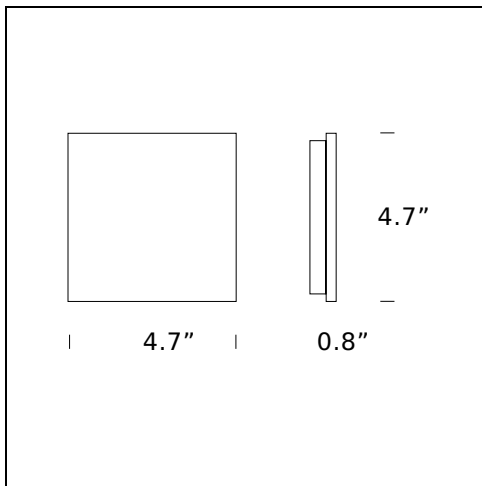

**MODEL NAME:** Sole

**CODE:** UL4140/30K

**DIMENSION:** 4.7" × 4.7" × 0.8"

**MATERIALS:** Glass

**LIGHTING SOURCE:** 144 LED - 11W (3000 K)

**CERTIFICATIONS AND SYMBOLS:**

**MODEL NAME:** Sole

**CODE:** UL4140/40K

**DIMENSION:** 4.7" × 4.7" × 0.8"

**MATERIALS:** Glass

**LIGHTING SOURCE:** 144 LED - 11W (4000 K)

**CERTIFICATIONS AND SYMBOLS:**

**MODEL NAME:** Sole

**CODE:** UL4141/30K

**DIMENSION:** 4.7" × 0.8"

**MATERIALS:** Glass

**LIGHTING SOURCE:** 144 LED - 11W (3000 K)

**CERTIFICATIONS AND SYMBOLS:**

**MODEL NAME:** Sole

**CODE:** UL4141/40K

**DIMENSION:** 4.7" × 0.8"

**MATERIALS:** Glass

**LIGHTING SOURCE:** 144 LED - 11W (4000 K)