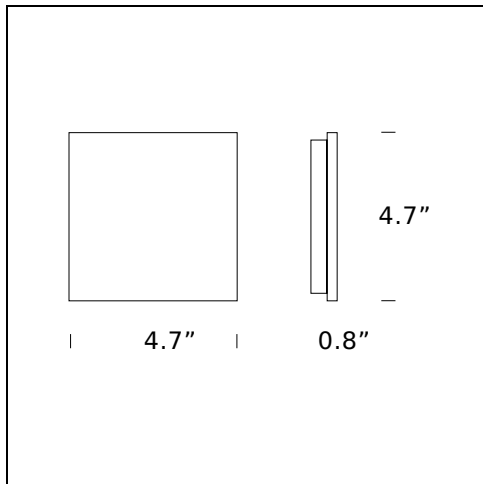

**TECHNICAL SHEET**

Wall/ceiling lamp. Matte Body in white opaque plastic polymer. Screen-printed extra-clear glass diffuser. Easy-to-install lighting fixture with a LED board for mains voltage operation that does not require a transformer. Dimmable with remote light dimmer (not supplied).

**MODEL NAME:** Sole

**CODE:** UL4140/30K

**DIMENSION:** 4.7" × 4.7" × 0.8"

**MATERIALS:** Glass

**LIGHTING SOURCE:** 144 LED - 11W (3000 K)

**CERTIFICATIONS AND SYMBOLS:**

**MODEL NAME:** Sole

**CODE:** UL4140/40K

**DIMENSION:** 4.7" × 4.7" × 0.8"

**MATERIALS:** Glass

**LIGHTING SOURCE:** 144 LED - 11W (4000 K)

**CERTIFICATIONS AND SYMBOLS:**

**MODEL NAME:** Sole

**CODE:** UL4141/30K

**DIMENSION:** 4.7" × 0.8"

**MATERIALS:** Glass

**LIGHTING SOURCE:** 144 LED - 11W (3000 K)

**CERTIFICATIONS AND SYMBOLS:**

**MODEL NAME:** Sole

**CODE:** UL4141/40K

**DIMENSION:** 4.7" × 0.8"

**MATERIALS:** Glass

**LIGHTING SOURCE:** 144 LED - 11W (4000 K)