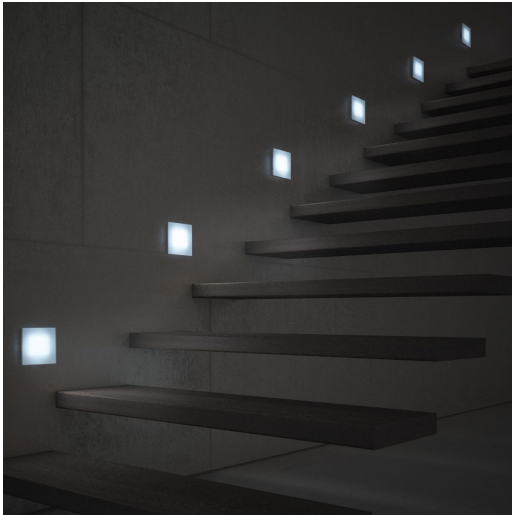

# SOLE

Dino Amato, 2011

A lighting project that is both technical and decorative. Essential design with a techno 'heart' thanks to a highly evolved Led board with adjustable, energy-saving, high luminous efficiency. Tiny and easy to install on walls or ceilings

**TECHNICAL SHEET**

Wall/ceiling lamp. Matte Body in white opaque plastic polymer. Screen-printed extra-clear glass diffuser. Easy-to-install lighting fixture with a LED board for mains voltage operation that does not require a transformer. Dimmable with remote light dimmer (not supplied).

**MODEL NAME:** Sole

**CODE:** UL4140/30K

**DIMENSION:** 4.7" × 4.7" × 0.8"

**MATERIALS:** Glass

**LIGHTING SOURCE:** 144 LED - 11W (3000 K)

**CERTIFICATIONS AND SYMBOLS:**

**MODEL NAME:** Sole

**CODE:** UL4140/40K

**DIMENSION:** 4.7" × 4.7" × 0.8"

**MATERIALS:** Glass

**LIGHTING SOURCE:** 144 LED - 11W (4000 K)

**CERTIFICATIONS AND SYMBOLS:**

**MODEL NAME:** Sole

**CODE:** UL4141/30K

**DIMENSION:** 4.7" × 0.8"

**MATERIALS:** Glass