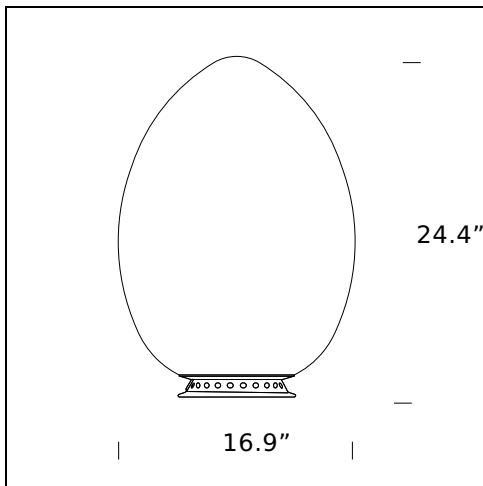

RELATED PRODUCTS

UOVO (LED)

Table Lamp

TECHNICAL SHEET

Table lamp. Metal frame in white finish. Frosted white blown glass diffuser. Black power cable, plug and switch.

MODEL NAME: Uovo

CODE: U2646/0

DIMENSION: ø 7.1" x 11.0"

MATERIALS: Glass

LIGHTING SOURCE: 1x40W (IN) A19 Medium E26/27

PLUG: Black

POWER CORD: Black

MODEL NAME: Uovo

CODE: U2646/1

DIMENSION: \varnothing 10.6" x 17.3"

MATERIALS: Glass

LIGHTING SOURCE: 1x75W (IN) A19 Medium E26/27

PLUG: Black

POWER CORD: Black

MODEL NAME: Uovo

CODE: U2646

DIMENSION: ø 16.9" x 24.4"

MATERIALS: Glass

LIGHTING SOURCE: 1x100W (IN) A19 Medium E26/27