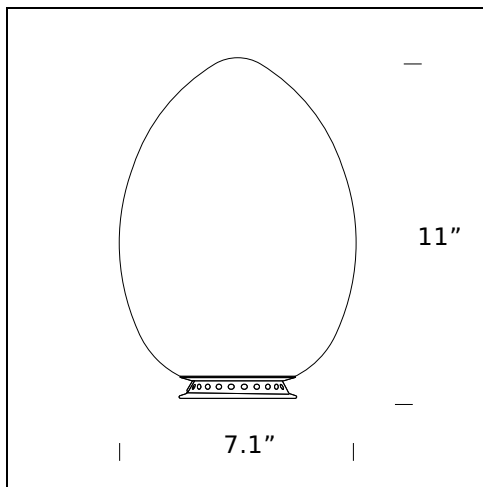

RELATED PRODUCTS

UOVO (LED)

Table Lamp

TECHNICAL SHEET

Table lamp. Metal frame in white finish. Frosted white blown glass diffuser. Black power cable, plug and switch.

MODEL NAME: Uovo

CODE: U2646/0

DIMENSION: ø 7.1" x 11.0"

MATERIALS: Glass

LIGHTING SOURCE: 1x40W (IN) A19 Medium E26/27

PLUG: Black

POWER CORD: Black

MODEL NAME: Uovo

CODE: U2646/1

DIMENSION: \varnothing 10.6" x 17.3"

MATERIALS: Glass

LIGHTING SOURCE: 1x75W (IN) A19 Medium E26/27

PLUG: Black

POWER CORD: Black

MODEL NAME: Uovo

CODE: U2646

DIMENSION: ø 16.9" x 24.4"

MATERIALS: Glass

LIGHTING SOURCE: 1x100W (IN) A19 Medium E26/27