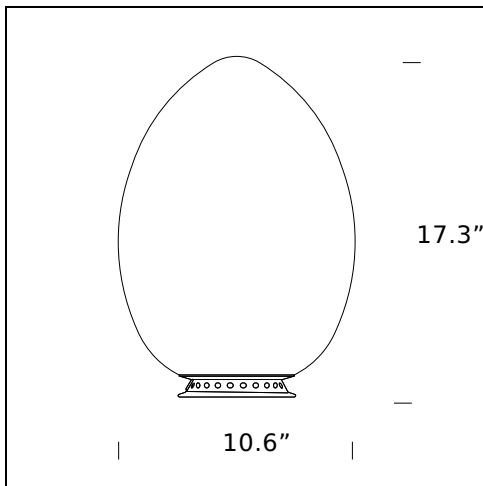

RELATED PRODUCTS

UOVO (LED)

Table Lamp

TECHNICAL SHEET

Table lamp. Metal frame in white finish. Frosted white blown glass diffuser. Black power cable, plug and switch.

MODEL NAME: Uovo

CODE: U2646/0

DIMENSION: ø 7.1" x 11.0"

MATERIALS: Glass

LIGHTING SOURCE: 1x40W (IN) A19 Medium E26/27

PLUG: Black

POWER CORD: Black

MODEL NAME: Uovo

CODE: U2646/1

DIMENSION: \varnothing 10.6" x 17.3"

MATERIALS: Glass

LIGHTING SOURCE: 1x75W (IN) A19 Medium E26/27

PLUG: Black

POWER CORD: Black

MODEL NAME: Uovo

CODE: U2646

DIMENSION: ø 16.9" x 24.4"

MATERIALS: Glass

LIGHTING SOURCE: 1x100W (IN) A19 Medium E26/27