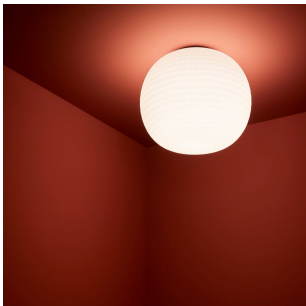

BIANCA

Suspension Lamp