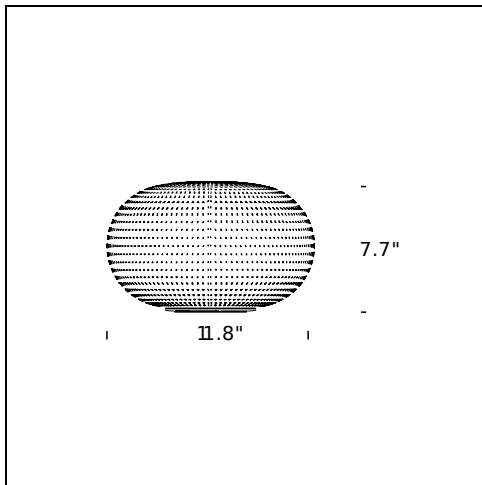

TECHNICAL SHEET

Table lamp. Glass diffuser made of milky white cased glass, blown and satin-finished. White metal base. Transparent plug and power cord.

MODEL NAME: Bianca Medium

CODE: U4308BI

DIMENSION: Ø 11.8" x 7.7"

MATERIALS: Glass

COLORS

○ White

LIGHTING SOURCE: 17,5W Led (2700 K, CRI>80, Lm 1650)

PLUG: Transparent

POWER CORD: Transparent

DIMMER: Without dimmer