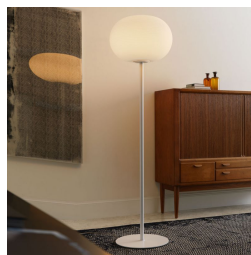

BIANCA

Matti Klenell, 2015

Bianca is a family of luminaires equipped with a fixed-mould blown cased glass diffuser with a milky white satin finish. The decoration on the diffuser surface features an orderly series of shallow delicate grooves etched into the white glass, yielding an effect resembling small footprints on fresh snow. Mouth blown, belt sanded and dipped in acid to obtain the distinctive 'silk effect' typical of fine glassware, Bianca diffusers are available in three different diameters to complete all thirteen types of luminaires belonging to the family. The largest diffuser has a 50 cm diameter and, owing to its dimensions and the amount of glass involved, continues to pose a considerable challenge even for the ablest of glassblowers trained in the fixed-mould blowing technique, which – according to the traditional Venetian production process – is performed without any external aids for turning and shaping the glass blob inside the mould, but relies solely on the glassblower's skill and lung capacity. Bianca is available in the following versions: table-top without stem, floor-standing with base and stem, pendant, wall-mounted and ceiling-mounted. The matt white coating applied to the various metal supports evokes the name and colour of the diffuser. The Small- and Medium-sized versions (with 16 cm and 30 cm diameter respectively) mount a dimmable Led board, while the Large-sized version (50 cm diameter) features an E27 lamp holder capable of housing various types of light sources. Bianca produces a very warm, diffuse and enveloping light emission in the surrounding environment.

RELATED PRODUCTS

BIANCA
Suspension Lamp

BIANCA
Wall and Ceiling Lamp

BIANCA
Ceiling Lamp

BIANCA
Table Lamp

TECHNICAL SHEET

Floor-standing lamp. Glass diffuser made of milky white cased glass, blown and satin-finished. White metal base and shaft. Transparent dimmer, plug and power cord.