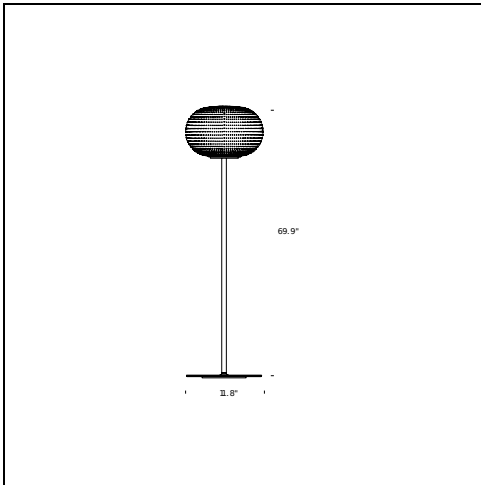

RELATED PRODUCTS

BIANCA
Suspension Lamp

BIANCA
Wall and Ceiling Lamp

BIANCA
Ceiling Lamp

BIANCA
Table Lamp

TECHNICAL SHEET

Floor-standing lamp. Glass diffuser made of milky white cased glass, blown and satin-finished. White metal base and shaft. Transparent dimmer, plug and power cord.

MODEL NAME: Bianca Medium

CODE: U4309BI

DIMENSION: \varnothing 11.8" \times 69.9"

MATERIALS: Glass, metal

LIGHTING SOURCE: 17,5W Led (2700 K, CRI>80, Lm 1650) 110V

PLUG: Transparent

POWER CORD: Transparent

Subject to technical modifications and modifications to content