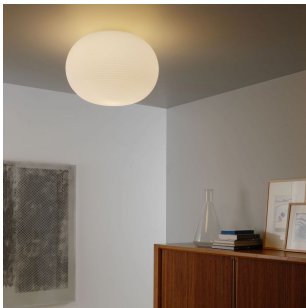

BIANCA

Matti Klenell, 2015

Bianca is a family of luminaires equipped with a fixed-mould blown cased glass diffuser with a milky white satin finish. The decoration on the diffuser surface features an orderly series of shallow delicate grooves etched into the white glass, yielding an effect resembling small footprints on fresh snow. Mouth blown, belt sanded and dipped in acid to obtain the distinctive 'silk effect' typical of fine glassware, Bianca diffusers are available in three different diameters to complete all thirteen types of luminaires belonging to the family. The largest diffuser has a 50 cm diameter and, owing to its dimensions and the amount of glass involved, continues to pose a considerable challenge even for the ablest of glassblowers trained in the fixed-mould blowing technique, which – according to the traditional Venetian production process – is performed without any external aids for turning and shaping the glass blob inside the mould, but relies solely on the glassblower's skill and lung capacity. Bianca is available in the following versions: table-top without stem, floor-standing with base and stem, pendant, wall-mounted and ceiling-mounted. The matt white coating applied to the various metal supports evokes the name and colour of the diffuser. The Small- and Medium-sized versions (with 16 cm and 30 cm diameter respectively) mount a dimmable Led board, while the Large-sized version (50 cm diameter) features an E27 lamp holder capable of housing various types of light sources. Bianca produces a very warm, diffuse and enveloping light emission in the surrounding environment.

RELATED PRODUCTS

BIANCA
Suspension Lamp

BIANCA
Wall and Ceiling Lamp

BIANCA
Ceiling Lamp

BIANCA
Table Lamp

TECHNICAL SHEET

Floor-standing lamp. Glass diffuser made of milky white cased glass, blown and satin-finished. White metal base and shaft. Transparent dimmer, plug and power cord.