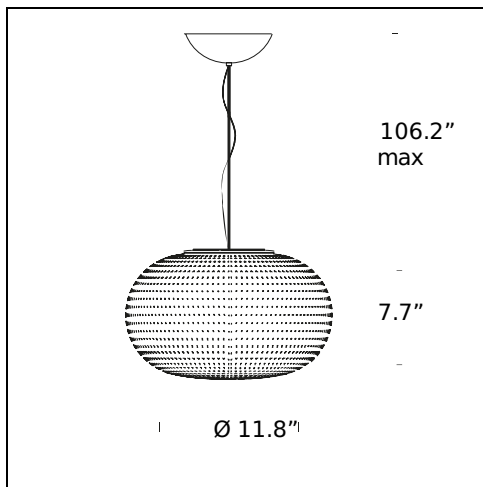

TECHNICAL SHEET

Pendant lamp. Glass diffuser made of milky white cased glass, blown and satin-finished. White ceiling rose. Transparent power cord.

MODEL NAME: Bianca Medium

CODE: U4306BI

DIMENSION: Ø 11.8"x7.7"+106.2"

MATERIALS: Glass

COLORS

○ White

LIGHTING SOURCE: 17,5W Led (2700 K, CRI>80, Lm 1650) 110V

POWER CORD: Transparent