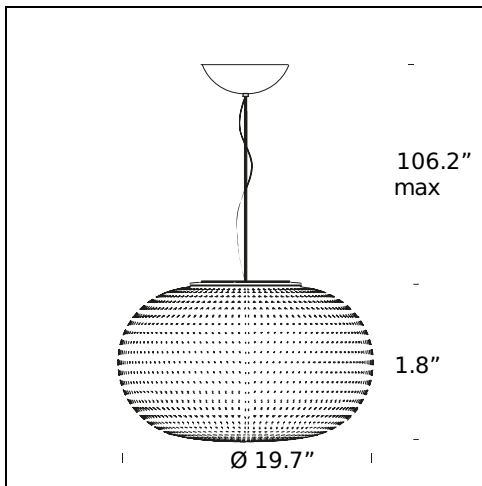

**DIMENSION:** Ø 11.8"x7.7"+106.2"

**MATERIALS:** Glass

**COLORS**

○ White

**LIGHTING SOURCE:** 17,5W Led (2700 K, CRI>80, Lm 1650) 110V

**POWER CORD:** Transparent

**MODEL NAME:** Bianca Large

**CODE:** U4306/1BI

**DIMENSION:** Ø 19.7"x13.8"+106.2"

**MATERIALS:** Glass

**COLORS**

White

**LIGHTING SOURCE:** 1x150W E27 (HA/FL/Led) 110V

**POWER CORD:** Transparent

Subject to technical modifications and modifications to content