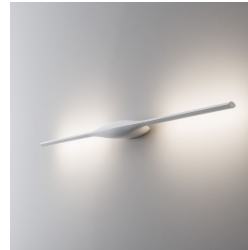

APEX

Karim Rashid, 2015

Apex is a wall lamp that is distinguished by its elegant, streamlined design and eye-shaped center. Each end of the lighting fixture tapers off and almost disappears into its surroundings, while at the same time emitting a powerful, functional blade of light. Apex can be installed horizontally or vertically.

TECHNICAL SHEET

Wall lamp. Die-cast aluminum body, gloss-lacquered in white and black or polished. Indirect light emission. Dimmable electronic ballast included (1:10V).

Subject to technical modifications and modifications to content