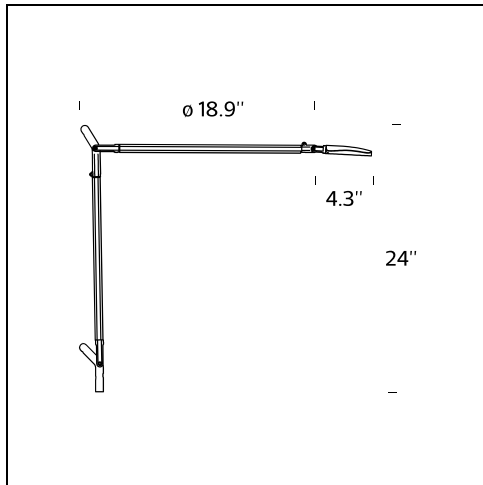

### **VOLÉE**

*Table Lamp*

**TECHNICAL SHEET**

Table, floor and wall lamp with direct light emission and adjustable head. Body in extruded aluminium, head in die cast aluminium, joints in die-cast aluminium and mechanical wires in steel. Provided with base for table, clamp and wall mounting to be combined with the body, available anthracite grey, white and fluorescent yellow. A simple wave of the hand under the head of the lamp activates an electronic device that switches the light on or off without any contact (touchless). A touch sensor over the head allows the flow of light to be regulated to four different levels of intensity (0%, 40%, 60%, 100%). A Time Out system automatically switches the lamp off after it has been on for 5 hours. Once the lamp is switched off, it keeps the last light intensity used. The lamp is supplied with multiple plug. Black power cable, ballast on cable and plug.