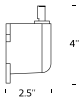

COMPONENTS

WALL SUPPORT CODE - 4325..

Wall support (size 62.5" x 4")

Subject to technical modifications and modifications to content