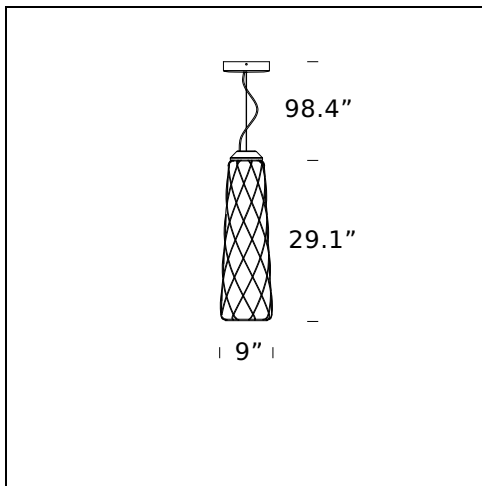

PINECONE

Paola Navone, 2016

Pinecone is a pendant and table lamp mounting a blown glass diffuser, available in the glossy transparent or milky white acid-etched version. The diffuser is manufactured using the ancient caged blown glass technique: the glass maker blows the molten glass blob into a metal cage, which only partly contains the blob's natural expansion. In this way, the glass surface is partly trapped by and partly escapes the cage, generating an impression of tension as the object struggles to free itself from its harness; the cage is further enriched by the galvanic treatment that makes it look polished and brilliant. The transparent version, in particular, reveals a two-fold structure that multiplies the scenic effect, while the metal cage pattern projects kaleidoscopic shade effects on the surrounding surfaces. On the contrary, in the white version the glass delicately envelops the cage surface and enhances its geometric pattern, generating an elegant and visually pleasing diffuse light. Illuminated by a light source that can be chosen by the user, the lighting fixture makes a highly appealing and striking impact either switched on or off.

MODEL NAME: Pinecone

CODE: UL4363..

DIMENSION: \varnothing 11.8" \times 14.2" + 98.4"

MATERIALS: Glass, metal

COLORS

- Chrome/Transparent
- Chrome/White
- Gold/Transparent
- Gold/White
- Transparent
- White

LIGHTING SOURCE: 1x116W (HA/FL/LED) E27

MODEL NAME: Pinecone

CODE: UL4339..

DIMENSION: \varnothing 19.7" \times 20.5" + 98.4"

MATERIALS: Glass, metal

COLORS

- Chrome/Transparent
- Chrome/White
- Gold/Transparent
- Gold/White
- Transparent
- White

LIGHTING SOURCE: 1 \times 150W (HA,FL, LED) E27

MODEL NAME: Pinecone

CODE: U4375..

DIMENSION: \varnothing 9" \times 29.1" + 98.4"

COLORS

- Chrome/Transparent
- Chrome/White
- Gold/Transparent
- Gold/White
- Transparent
- White