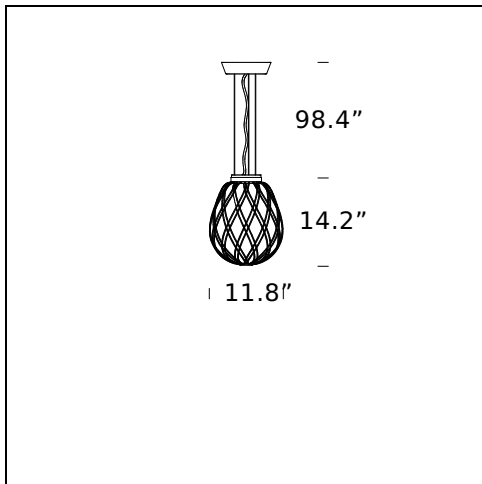

PINECONE

Paola Navone, 2016

Pinecone is a pendant and table lamp mounting a blown glass diffuser, available in the glossy transparent or milky white acid-etched version. The diffuser is manufactured using the ancient caged blown glass technique: the glass maker blows the molten glass blob into a metal cage, which only partly contains the blob's natural expansion. In this way, the glass surface is partly trapped by and partly escapes the cage, generating an impression of tension as the object struggles to free itself from its harness; the cage is further enriched by the galvanic treatment that makes it look polished and brilliant. The transparent version, in particular, reveals a two-fold structure that multiplies the scenic effect, while the metal cage pattern projects kaleidoscopic shade effects on the surrounding surfaces. On the contrary, in the white version the glass delicately envelops the cage surface and enhances its geometric pattern, generating an elegant and visually pleasing diffuse light. Illuminated by a light source that can be chosen by the user, the lighting fixture makes a highly appealing and striking impact either switched on or off.

RELATED PRODUCTS

PINECONE

Table Lamp

TECHNICAL SHEET

Pendant lamp. Diffuser in transparent or milky acid-etched blown glass. Nickel-plated metal cage. Transparent power cord. Steel suspension cable. White ceiling rose.

MODEL NAME: Pinecone

CODE: UL4363..

DIMENSION: \varnothing 11.8" \times 14.2" + 98.4"

MATERIALS: Glass, metal

COLORS

- Chrome/Transparent
- Chrome/White
- Gold/Transparent
- Gold/White
- Transparent
- White

LIGHTING SOURCE: 1x116W (HA/FL/LED) E27

MODEL NAME: Pinecone

CODE: UL4339..

DIMENSION: \varnothing 19.7" \times 20.5" + 98.4"

MATERIALS: Glass, metal

COLORS

- Chrome/Transparent
- Chrome/White
- Gold/Transparent
- Gold/White
- Transparent
- White