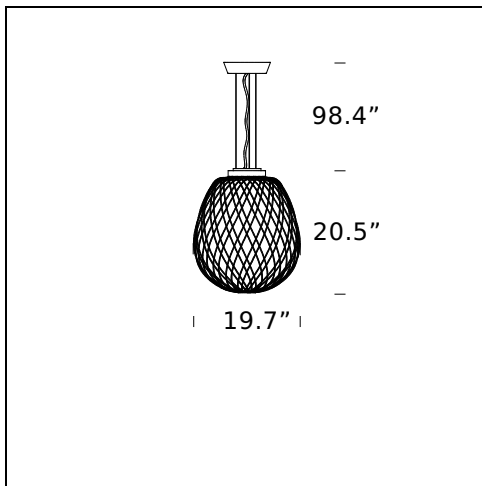

PINECONE

Paola Navone, 2016

Pinecone is a pendant and table lamp mounting a blown glass diffuser, available in the glossy transparent or milky white acid-etched version. The diffuser is manufactured using the ancient caged blown glass technique: the glass maker blows the molten glass blob into a metal cage, which only partly contains the blob's natural expansion. In this way, the glass surface is partly trapped by and partly escapes the cage, generating an impression of tension as the object struggles to free itself from its harness; the cage is further enriched by the galvanic treatment that makes it look polished and brilliant. The transparent version, in particular, reveals a two-fold structure that multiplies the scenic effect, while the metal cage pattern projects kaleidoscopic shade effects on the surrounding surfaces. On the contrary, in the white version the glass delicately envelops the cage surface and enhances its geometric pattern, generating an elegant and visually pleasing diffuse light. Illuminated by a light source that can be chosen by the user, the lighting fixture makes a highly appealing and striking impact either switched on or off.

RELATED PRODUCTS

PINECONE

Table Lamp

TECHNICAL SHEET

Pendant lamp. Diffuser in transparent or milky acid-etched blown glass. Nickel-plated metal cage. Transparent power cord. Steel suspension cable. White ceiling rose.

MODEL NAME: Pinecone

CODE: UL4363..

DIMENSION: \varnothing 11.8" \times 14.2" + 98.4"

MATERIALS: Glass, metal

COLORS

- Chrome/Transparent
- Chrome/White
- Gold/Transparent
- Gold/White
- Transparent
- White

LIGHTING SOURCE: 1x116W (HA/FL/LED) E27

MODEL NAME: Pinecone

CODE: UL4339..

DIMENSION: \varnothing 19.7" \times 20.5" + 98.4"

MATERIALS: Glass, metal

COLORS

- Chrome/Transparent
- Chrome/White
- Gold/Transparent
- Gold/White
- Transparent
- White