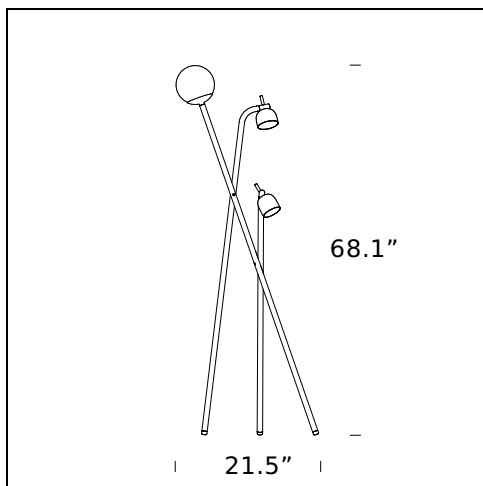

# TRIPOD

Front Design, 2017

Slender, elegant and extremely long legs give this floor lamp a sense of lightness, yet also of great stability. Like the ancient Greek tripod, a symbol of hospitality, the end of each support is fitted with a Led light source with different forms and functions: the longest leg has a sphere in white frosted glass that produces a diffused ambient light, while the other two have adjustable spotlights for a direct and concentrated light. The structure is kept simple thanks to the cable organizing system, which runs inside the tubular legs. The lamp comes with black frame and brass-coated fixtures, which lend the lamp a precious elegance.

## TECHNICAL SHEET

**MODEL NAME:** Tripod

**CODE:** U4398N

**DIMENSION:** 21.5" × 68.1"

**MATERIALS:** Metal, glass

**LIGHTING SOURCE:** 1×105W LED E27 +2×7W GU10

Subject to technical modifications and modifications to content