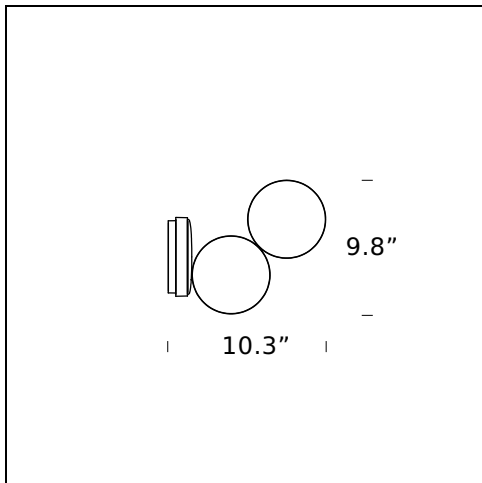

MODEL NAME: Optunia

CODE: 4377..

DIMENSION: \varnothing 5.1" – 9.8" \times 10.3"

MATERIALS: Glass, metal

COLORS

- Chrome
- Dark Brown
- White

LIGHTING SOURCE: 2x11W Led (3000K, CRI>80, Lumen 1384+1384)

Subject to technical modifications and modifications to content