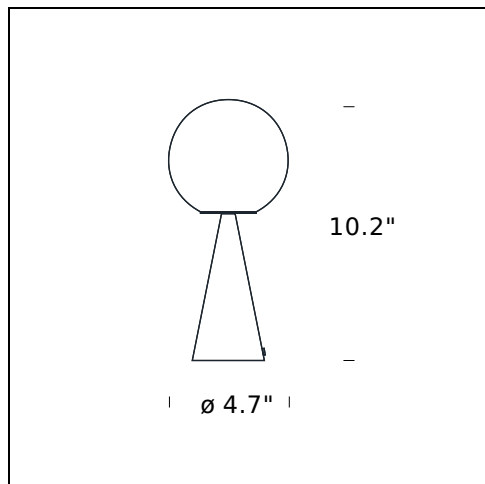

MODEL NAME: Bilia Mini

CODE: F247400150..N1

DIMENSION: \varnothing 4.7" x 10.2"

MATERIALS: Metal, glass

COLORS

- Black
- Black Chrome
- Blue
- Brass
- Gloss Copper
- Green
- Nickel
- Red
- White
- Yellow

LIGHTING SOURCE: LED/IN/FL 1x max 60W B10 E12