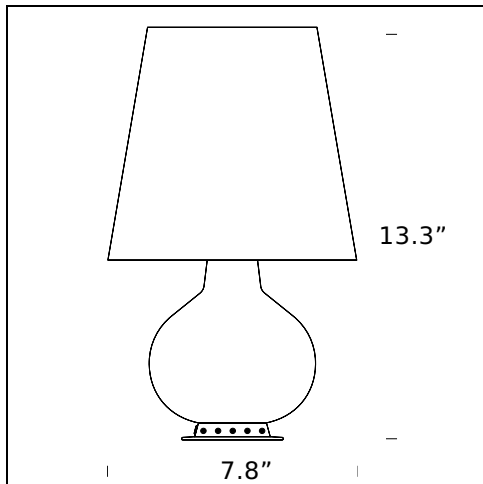

RELATED PRODUCTS

FONTANA (LED)

Table Lamp

FONTANA

Table Lamp

TECHNICAL SHEET

Table lamp providing indirect dimmable light. Painted metal frame. Diffuser available in white satin-finish blown glass, in coloured blown glass in glossy black body. or in satin brass. Base in satin brass. Black power cord, dimmer and plug.

MODEL NAME: Fontana Special

CODE: F185300.....N1

DIMENSION: ø 7.8" × 13.3"

MATERIALS: Glass, metal

COLORS

- Brass
- Brass, Black
- Brass, White

LIGHTING SOURCE: LED/IN/FL 1× max 60W A19 Medium E26

PLUG: Black

POWER CORD: Black

MODEL NAME: Fontana Special

CODE: F185305.....N1

DIMENSION: ø 12.5" x 20.8"

MATERIALS: Glass, metal

COLORS

- Brass
- Brass, Black
- Brass, White

LIGHTING SOURCE: LED/IN/FL 1×max 100W A19 Medium E26