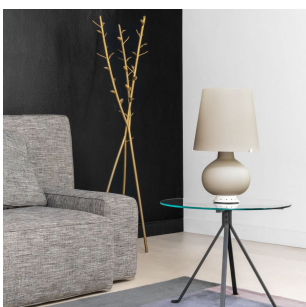

FONTANA SPECIAL

Max Ingrand, 1954

Designed in 1954 by the famous French master glassmaker and decorator Max Ingrand, the lamp was originally named 1853 and then Fontana, in homage to the company of which the Master was for a decade Artistic Director. For design enthusiasts and connoisseurs of the history of the brand, 1853 still remains a sort of nickname today. The first timeless object symbol of design, still the best seller and timeless icon, Fontana represents the abat-jour par excellence. An extremely precious lamp in satin **white blown glass**, already reissued in the **total black version** and in the **light grey and amethyst purple** coloured version, is now available in a new version - **brass** - which reinforces the contemporary nature of the project. *"Light and colour are certainly the most specific elements in nature. With them we have SERENITY, MOVEMENT, LIFE" declared Max Ingrand. "In reality, the history of architecture tells us what the role of illuminated, opaque, translucent colour was in internal and external architecture (...). Light was no longer just a means to breathe life in colours, but it became a means to give life to an entire architecture.*

RELATED PRODUCTS

FONTANA (LED)

Table Lamp

FONTANA

Table Lamp

TECHNICAL SHEET

Table lamp providing indirect dimmable light. Painted metal frame. Diffuser available in white satin-finish blown glass, in coloured blown glass in glossy black body. or in satin brass. Base in satin brass. Black power cord, dimmer and plug.

MODEL NAME: Fontana Special

CODE: F185300.....N1

DIMENSION: ø 7.8" × 13.3"

MATERIALS: Glass, metal

COLORS

- Brass
- Brass, Black
- Brass, White

LIGHTING SOURCE: LED/IN/FL 1× max 60W A19 Medium E26

PLUG: Black