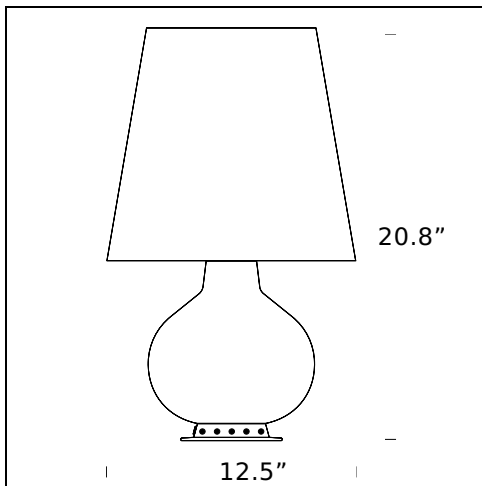

RELATED PRODUCTS

FONTANA (LED)

Table Lamp

FONTANA

Table Lamp

TECHNICAL SHEET

Table lamp providing indirect dimmable light. Painted metal frame. Diffuser available in white satin-finish blown glass, in coloured blown glass in glossy black body. or in satin brass. Base in satin brass. Black power cord, dimmer and plug.

MODEL NAME: Fontana Special

CODE: F185300.....N1

DIMENSION: ø 7.8" × 13.3"

MATERIALS: Glass, metal

COLORS

- Brass
- Brass, Black
- Brass, White

LIGHTING SOURCE: LED/IN/FL 1× max 60W A19 Medium E26

PLUG: Black

POWER CORD: Black

MODEL NAME: Fontana Special

CODE: F185305.....N1

DIMENSION: ø 12.5" x 20.8"

MATERIALS: Glass, metal

COLORS

- Brass
- Brass, Black
- Brass, White

LIGHTING SOURCE: LED/IN/FL 1×max 100W A19 Medium E26