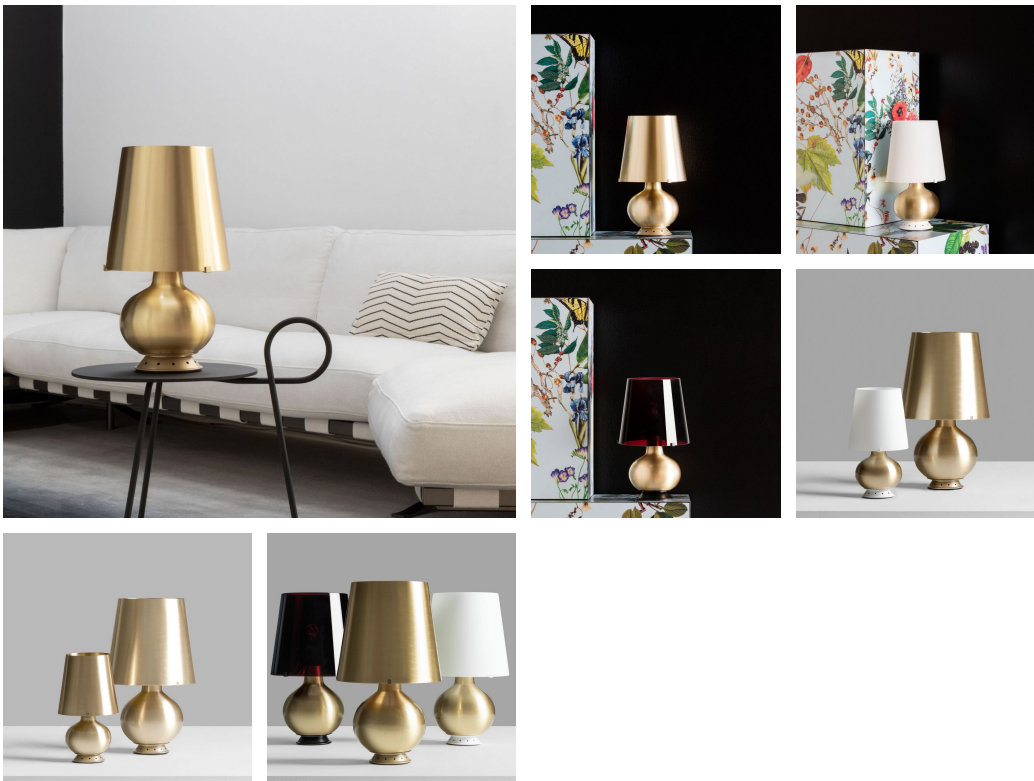

FONTANA SPECIAL

Max Ingrand, 1954

Designed in 1954 by the famous French master glassmaker and decorator Max Ingrand, the lamp was originally named 1853 and then Fontana, in homage to the company of which the Master was for a decade Artistic Director. For design enthusiasts and connoisseurs of the history of the brand, 1853 still remains a sort of nickname today. The first timeless object symbol of design, still the best seller and timeless icon, Fontana represents the abat-jour par excellence. An extremely precious lamp in satin **white blown glass**, already reissued in the **total black version** and in the **light grey and amethyst purple** coloured version, is now available in a new version - **brass** - which reinforces the contemporary nature of the project. *"Light and colour are certainly the most specific elements in nature. With them we have SERENITY, MOVEMENT, LIFE" declared Max Ingrand. "In reality, the history of architecture tells us what the role of illuminated, opaque, translucent colour was in internal and external architecture (...). Light was no longer just a means to breathe life in colours, but it became a means to give life to an entire architecture.*

RELATED PRODUCTS

FONTANA (LED)

Table Lamp

FONTANA

Table Lamp

TECHNICAL SHEET

Table lamp providing indirect dimmable light. Painted metal frame. Diffuser available in white satin-finish blown glass, in coloured blown glass in glossy black body. or in satin brass. Base in satin brass. Black power cord, dimmer and plug.

MODEL NAME: Fontana Special

CODE: F185300.....N1

DIMENSION: ø 7.8" × 13.3"

MATERIALS: Glass, metal

COLORS

- Brass
- Brass, Black
- Brass, White

LIGHTING SOURCE: LED/IN/FL 1× max 60W A19 Medium E26

PLUG: Black

POWER CORD: Black

MODEL NAME: Fontana Special

CODE: F185305.....N1

DIMENSION: ø 12.5" x 20.8"

MATERIALS: Glass, metal

COLORS

- Brass
- Brass, Black
- Brass, White

LIGHTING SOURCE: LED/IN/FL 1×max 100W A19 Medium E26