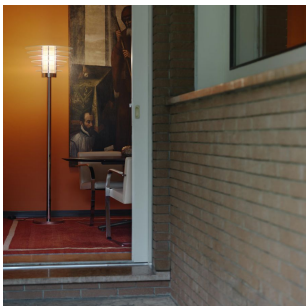

0024

Gio Ponti, 1933

A series of horizontal discs in clear tempered glass for a true light installation. Available in floor and suspension versions, also in an XXL size with triple the diameter of the classic lamp, reaching 150 cm. Its jumbo personality brings timeless elegance to even the largest of interiors.

RELATED PRODUCTS

0024

Floor Lamp

0024XXL

Suspension Lamp

TECHNICAL SHEET

Suspension lamp. Transparent tempered glass discs. Tubular sandblasted glass diffuser. Chrome-plated brass frame. Canopy and all frame trim are chromed.

MODEL NAME: 0024

CODE: 0024VN

DIMENSIONS: Ø 53 x 53+210 cm

MATERIALS: Glass

BULB: 2x36W (FL) 2G11

POWER CORD: Length 210 cm

CERTIFICATIONS AND SYMBOLS:

Subject to technical modifications and modifications to content