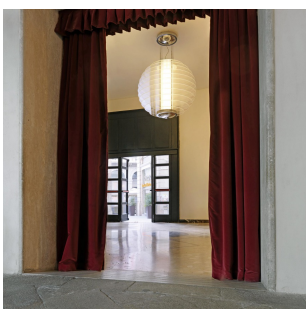

0024

Gio Ponti, 1933

A series of horizontal discs in clear tempered glass for a true light installation. Available in floor and suspension versions, also in an XXL size with triple the diameter of the classic lamp, reaching 150 cm. Its jumbo personality brings timeless elegance to even the largest of interiors.

RELATED PRODUCTS

0024

Floor Lamp

0024XXL

Suspension Lamp

TECHNICAL SHEET

Suspension lamp. Transparent tempered glass discs. Tubular sandblasted glass diffuser. Chrome-plated brass frame. Canopy and all frame trim are chromed.

MODEL NAME: 0024

CODE: 0024VN

DIMENSIONS: Ø 53 x 53+210 cm

MATERIALS: Glass

BULB: 2x36W (FL) 2G11

POWER CORD: Length 210 cm

CERTIFICATIONS AND SYMBOLS:

Subject to technical modifications and modifications to content