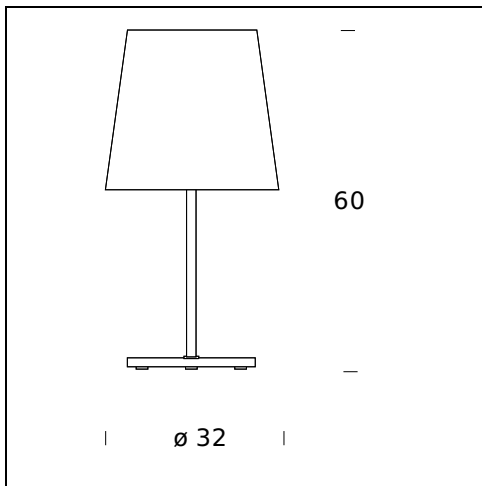

3247TA

Historical Archive, 1954

Family of floor and table lamps with diffuser in frosted white blown glass and structure in nickel-plated metal.

RELATED PRODUCTS

3247

Floor Lamp

TECHNICAL SHEET

Table lamp with dimmer. Diffuser in white frosted blown glass with white interior. Nickel-plated metal frame. Black power cable, dimmer and switch.

MODEL NAME: 3247TA

CODE: 3247TA/0

DIMENSIONS: Ø 20 x 46 cm

MATERIALS: Glass, metal

BULB: 1x70W (HA) Eco Saver E27 or 1x16W (FL) E27

PLUG: Black

POWER CORD: Black

DIMMER: Dimmer

CERTIFICATIONS AND SYMBOLS:

MODEL NAME: 3247TA

CODE: 3247TA

DIMENSIONS: Ø 32 x 60 cm

MATERIALS: Glass, metal

BULB: 1x100W (HA) E27 or 1x20W (FL) E27

PLUG: Black

POWER CORD: Black