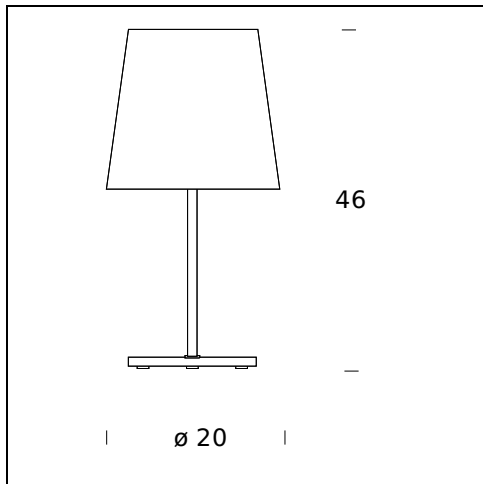

3247TA

Historical Archive, 1954

Family of floor and table lamps with diffuser in frosted white blown glass and structure in nickel-plated metal.

RELATED PRODUCTS

3247

Floor Lamp

TECHNICAL SHEET

Table lamp with dimmer. Diffuser in white frosted blown glass with white interior. Nickel-plated metal frame. Black power cable, dimmer and switch.

MODEL NAME: 3247TA

CODE: 3247TA/0

DIMENSIONS: Ø 20 x 46 cm

MATERIALS: Glass, metal

BULB: 1x70W (HA) Eco Saver E27 or 1x16W (FL) E27

PLUG: Black

POWER CORD: Black

DIMMER: Dimmer

CERTIFICATIONS AND SYMBOLS:

MODEL NAME: 3247TA

CODE: 3247TA

DIMENSIONS: Ø 32 x 60 cm

MATERIALS: Glass, metal

BULB: 1x100W (HA) E27 or 1x20W (FL) E27

PLUG: Black

POWER CORD: Black