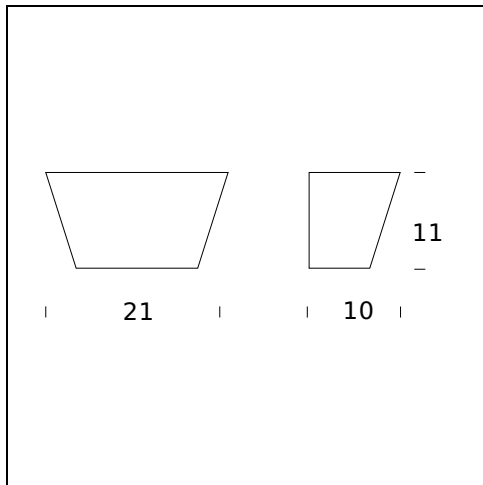

TECHNICAL SHEET

Wall lamp. Nickel-plated metal frame. Diffuser laminated glass. Tempered, sandblasted glass bottom cover.

MODEL NAME: Ananas

CODE: M3304+V3290..

DIMENSIONS: 21 x 10 x 11 cm

MATERIALS: Glass

COLORS

○ White

BULB: 1x48W (HA) Eco Saver R7s/80

CERTIFICATIONS AND SYMBOLS:

MODEL NAME: Ananas

CODE: M3304/1+V3290/1..

DIMENSIONS: 26 x 13 x 13 cm

MATERIALS: Glass