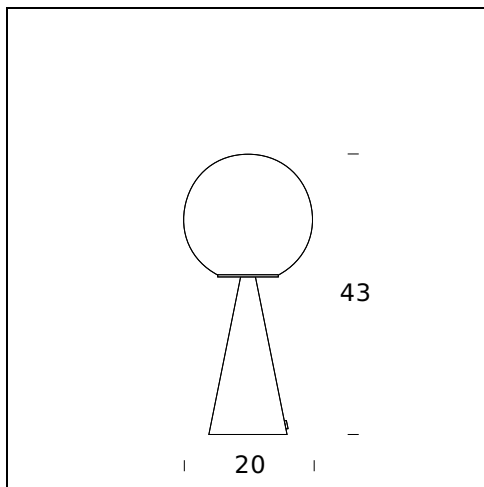

RELATED PRODUCTS

BILIA (LED)

Table Lamp

TECHNICAL SHEET

Table lamp with dimmer. Brushed nickel-plated metal frame. Diffuser in frosted white blown glass. Transparent power cable, dimmer and plug.

MODEL NAME: Bilia

CODE: 2474NS

DIMENSIONS: Ø 20 x 43

MATERIALS: Glass, metal

BULB: 1x42W (HA) Eco Saver E14

PLUG: Transparent

POWER CORD: Transparent

DIMMER: Dimmer

CERTIFICATIONS AND SYMBOLS: