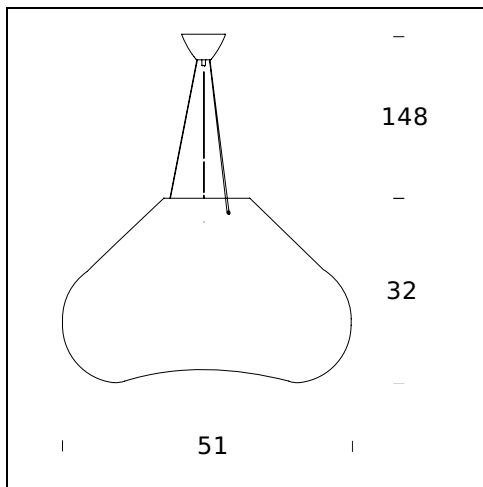

BOLLA

Harry & Camila, 2003

This suspension lamp is called Bolla because its clear blown glass diffuser has an iridescent appearance that recalls the effect of soap bubbles. It is available in two shapes and sizes.

TECHNICAL SHEET

Suspension lamp. Diffuser in transparent iridescent-effect blown glass. Chromed canopy. Blue power cable. Steel suspension cables.

MODEL NAME: Bolla

CODE: M3540+V3567/1TR

DIMENSIONS: 51 x 32 + 148 cm

MATERIALS: Glass

BULB: 1x105W (HA) Eco Saver E27

POWER CORD: Blue

CERTIFICATIONS AND SYMBOLS:

CE IP20

MODEL NAME: Bolla

CODE: M3540CR+v3567/2TR

DIMENSIONS: 33 x 31 + 150 cm