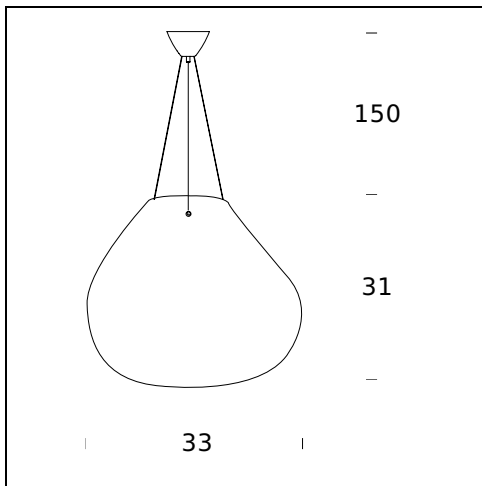

TECHNICAL SHEET

Suspension lamp. Diffuser in transparent iridescent-effect blown glass. Chromed canopy. Blue power cable. Steel suspension cables.

MODEL NAME: Bolla

CODE: M3540+V3567/1TR

DIMENSIONS: 51 x 32 + 148 cm

MATERIALS: Glass

BULB: 1x105W (HA) Eco Saver E27

POWER CORD: Blue

CERTIFICATIONS AND SYMBOLS:

CE IP20

MODEL NAME: Bolla

CODE: M3540CR+v3567/2TR

DIMENSIONS: 33 x 31 + 150 cm