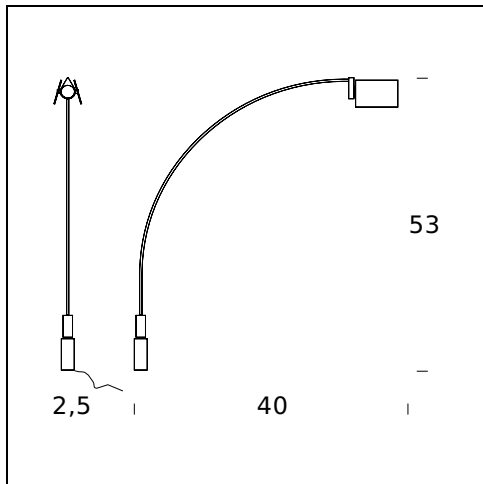

RELATED PRODUCTS

FALENA

Table Lamp

FALENA

Floor Lamp

TECHNICAL SHEET

Low-voltage wall lamp with electronic plug-in transformer and cable switch for dual light intensity. Adjustable chromed metal body. Pivoting anodized aluminium diffuser fins. Chrome-plated brass wall support. Jack connection from base to body. 3016 body 3019 support

MODEL NAME: Falena Wall

CODE: 3016+3019

DIMENSIONS: 2,5 x 40 x 53 cm

MATERIALS: Glass, metal

BULB: 1x50W (HA) or 1x35W (HA) Eco Saver GY 6.35

CERTIFICATIONS AND SYMBOLS:

Subject to technical modifications and modifications to content