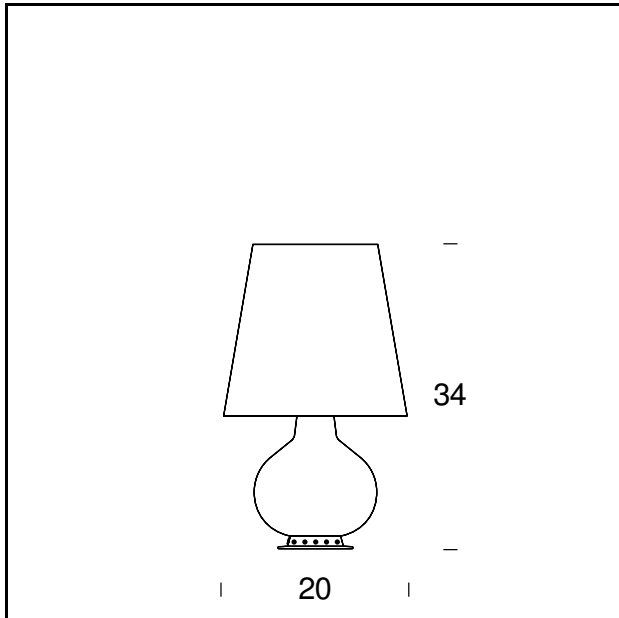

Table Lamp

TECHNICAL SHEET

Table lamp with dual controls. Metal frame with white finish. Shade and base in frosted white blown glass. Black power cable, plug and switch.

MODEL NAME: Fontana

CODE: 1853/0

DIMENSIONS: Ø 20 x 34 cm

MATERIALS: Glass

BULB: 1x46W (HA) Eco Saver E27 + 2x20W (HA) Eco Saver G9

PLUG: Black

POWER CORD: Black

CERTIFICATIONS AND SYMBOLS:

MODEL NAME: Fontana

CODE: 1853

DIMENSIONS: Ø 32 x 53 cm

MATERIALS: Glass

BULB: 1x100W (HA) Eco Saver E27 + 2x30W (HA) Eco Saver E14

PLUG: Black

POWER CORD: Black

CERTIFICATIONS AND SYMBOLS:

MODEL NAME: Fontana

CODE: 1853/1

DIMENSIONS: Ø 47x78 cm