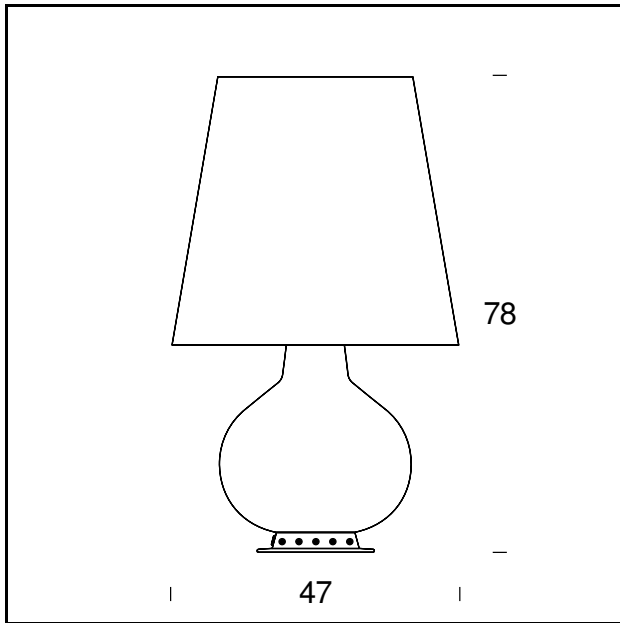

Table Lamp

TECHNICAL SHEET

Table lamp with dual controls. Metal frame with white finish. Shade and base in frosted white blown glass. Black power cable, plug and switch.

MODEL NAME: Fontana

CODE: 1853/0

DIMENSIONS: Ø 20 x 34 cm

MATERIALS: Glass

BULB: 1x46W (HA) Eco Saver E27 + 2x20W (HA) Eco Saver G9

PLUG: Black

POWER CORD: Black

CERTIFICATIONS AND SYMBOLS:

MODEL NAME: Fontana

CODE: 1853

DIMENSIONS: Ø 32 x 53 cm

MATERIALS: Glass

BULB: 1x100W (HA) Eco Saver E27 + 2x30W (HA) Eco Saver E14

PLUG: Black

POWER CORD: Black

CERTIFICATIONS AND SYMBOLS:

MODEL NAME: Fontana

CODE: 1853/1

DIMENSIONS: Ø 47x78 cm