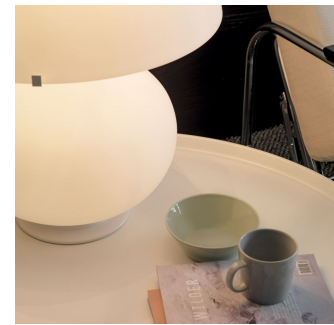

FONTANA

Max Ingrand, 1954

An evergreen, timeless design icon, this is the lampshade par excellence. A fabulous lamp in frosted white blown glass, an example of the art of master glassmakers, it pays tribute to the creative genius of Max Ingrand.

Table Lamp

TECHNICAL SHEET

Table lamp with dual controls. Metal frame with white finish. Shade and base in frosted white blown glass. Black power cable, plug and switch.

MODEL NAME: Fontana

CODE: 1853/0

DIMENSIONS: Ø 20 x 34 cm