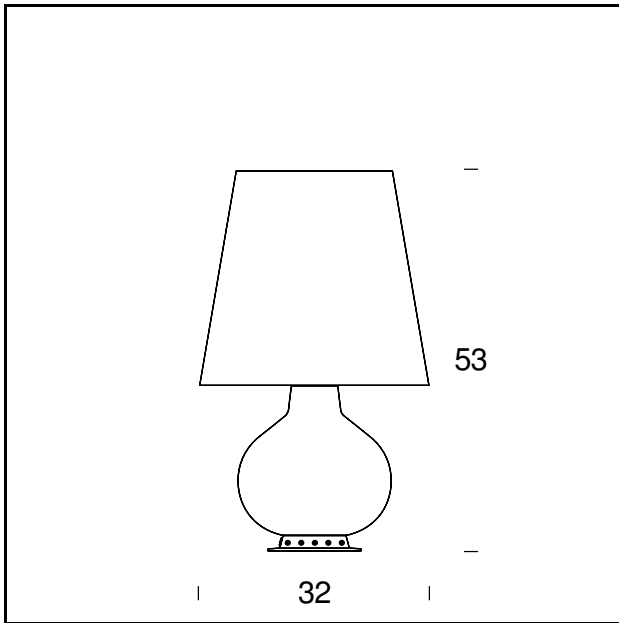

Table Lamp

TECHNICAL SHEET

Table lamp with dual controls. Metal frame with white finish. Shade and base in frosted white blown glass. Black power cable, plug and switch.

MODEL NAME: Fontana

CODE: 1853/0

DIMENSIONS: Ø 20 x 34 cm

MATERIALS: Glass

BULB: 1x46W (HA) Eco Saver E27 + 2x20W (HA) Eco Saver G9

PLUG: Black

POWER CORD: Black

CERTIFICATIONS AND SYMBOLS:

MODEL NAME: Fontana

CODE: 1853

DIMENSIONS: Ø 32 x 53 cm

MATERIALS: Glass

BULB: 1x100W (HA) Eco Saver E27 + 2x30W (HA) Eco Saver E14

PLUG: Black

POWER CORD: Black

CERTIFICATIONS AND SYMBOLS:

MODEL NAME: Fontana

CODE: 1853/1

DIMENSIONS: Ø 47x78 cm