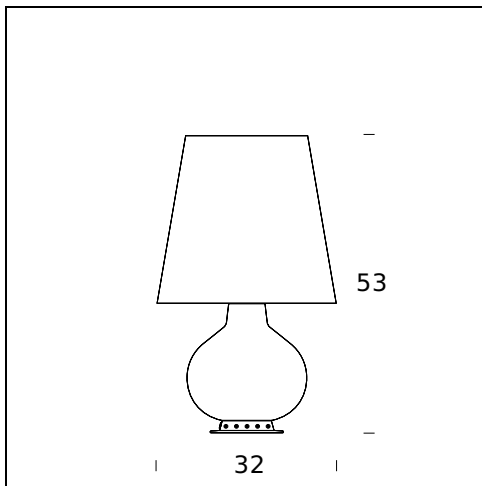

RELATED PRODUCTS

FONTANA (LED)

Table Lamp

FONTANA TOTAL BLACK

Table Lamp

TECHNICAL SHEET

Table lamp with dual or triple controls. Metal frame with white finish. Shade and base in frosted white blown glass. Black power cable, plug and switch.

MODEL NAME: Fontana

CODE: 1853/0

DIMENSIONS: Ø 20 x 34 cm

MATERIALS: Glass

BULB: 1x8,5W Led (2700K, CRI>85, 806Lm) + 2x2,8W Led (2700K, CRI>85, 300Lm)

PLUG: Black

POWER CORD: Black

CERTIFICATIONS AND SYMBOLS:

MODEL NAME: Fontana

CODE: 1853

DIMENSIONS: Ø 32 x 53 cm

MATERIALS: Glass

BULB: 1x14W Led (2700K, CRI>85, 152Llm) + 2x5,7W Led (2700K, CRI>85, 470Lm)

PLUG: Black

POWER CORD: Black

CERTIFICATIONS AND SYMBOLS:

MODEL NAME: Fontana

CODE: 1853/1

DIMENSIONS: Ø 47x78 cm

MATERIALS: Glass

BULB: 1x14W Led (2700K, CRI>85, 1521Lm) + 4x8,5W Led (2700K, CRI>85, 806Lm) + 2x5,7W Led (2700K, CRI>85, 470Lm)

PLUG: Black

POWER CORD: Black