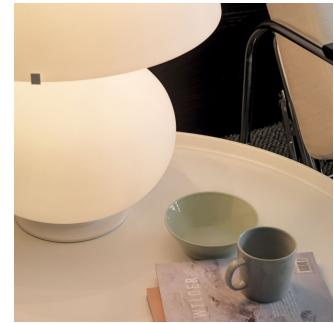

FONTANA

Max Ingrand, 1954

An evergreen, timeless design icon, this is the lampshade par excellence. A fabulous lamp in frosted white blown glass, an example of the art of master glassmakers, it pays tribute to the creative genius of Max Ingrand.

Table Lamp

TECHNICAL SHEET

Table lamp with dual controls. Metal frame with white finish. Shade and base in frosted white blown glass. Black power cable, plug and switch.

MODEL NAME: Fontana

CODE: 1853/0

DIMENSIONS: Ø 20 x 34 cm