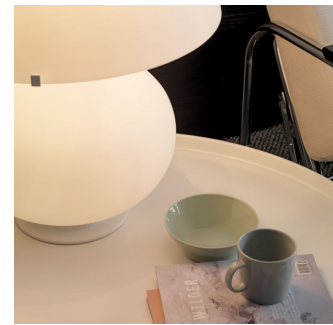

FONTANA

Max Ingrand, 1954

An evergreen, timeless design icon, this is the lampshade par excellence. A fabulous lamp in frosted white blown glass, an example of the art of master glassmakers, it pays tribute to the creative genius of Max Ingrand.

Table Lamp

TECHNICAL SHEET

Table lamp with dual controls. Metal frame with white finish. Shade and base in frosted white blown glass. Black power cable, plug and switch.

MODEL NAME: Fontana

CODE: 1853/0

DIMENSIONS: Ø 20 x 34 cm