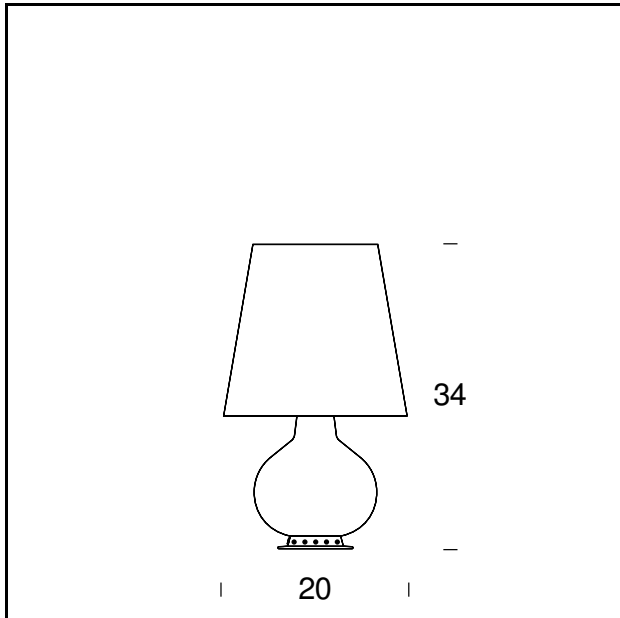

Table Lamp

TECHNICAL SHEET

Table lamp with dual controls. Metal frame with white finish. Shade and base in frosted white blown glass. Black power cable, plug and switch.

MODEL NAME: Fontana

CODE: 1853/0

DIMENSIONS: Ø 20 x 34 cm

MATERIALS: Glass

BULB: 1x46W (HA) Eco Saver E27 + 2x20W (HA) Eco Saver G9

PLUG: Black

POWER CORD: Black

CERTIFICATIONS AND SYMBOLS:

MODEL NAME: Fontana

CODE: 1853

DIMENSIONS: Ø 32 x 53 cm

MATERIALS: Glass

BULB: 1x100W (HA) Eco Saver E27 + 2x30W (HA) Eco Saver E14

PLUG: Black

POWER CORD: Black

CERTIFICATIONS AND SYMBOLS:

MODEL NAME: Fontana

CODE: 1853/1

DIMENSIONS: Ø 47x78 cm