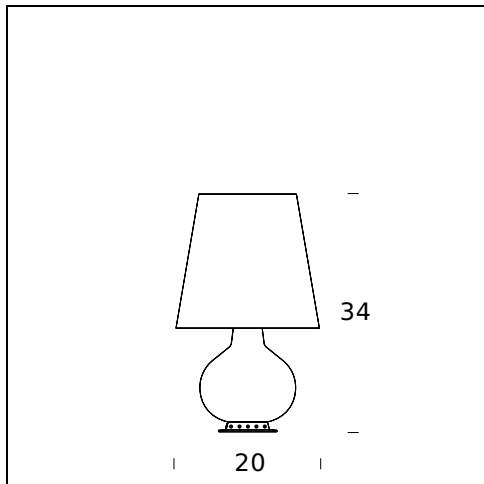

RELATED PRODUCTS

FONTANA (LED)

Table Lamp

FONTANA TOTAL BLACK

Table Lamp

TECHNICAL SHEET

Table lamp with dual or triple controls. Metal frame with white finish. Shade and base in frosted white blown glass. Black power cable, plug and switch.

MODEL NAME: Fontana

CODE: 1853/0

DIMENSIONS: Ø 20 x 34 cm

MATERIALS: Glass

BULB: 1x8,5W Led (2700K, CRI>85, 806Lm) + 2x2,8W Led (2700K, CRI>85, 300Lm)

PLUG: Black

POWER CORD: Black

CERTIFICATIONS AND SYMBOLS:

MODEL NAME: Fontana

CODE: 1853

DIMENSIONS: Ø 32 x 53 cm

MATERIALS: Glass

BULB: 1x14W Led (2700K, CRI>85, 152Llm) + 2x5,7W Led (2700K, CRI>85, 470Lm)

PLUG: Black

POWER CORD: Black

CERTIFICATIONS AND SYMBOLS:

MODEL NAME: Fontana

CODE: 1853/1

DIMENSIONS: Ø 47x78 cm

MATERIALS: Glass

BULB: 1x14W Led (2700K, CRI>85, 1521Lm) + 4x8,5W Led (2700K, CRI>85, 806Lm) + 2x5,7W Led (2700K, CRI>85, 470Lm)

PLUG: Black

POWER CORD: Black