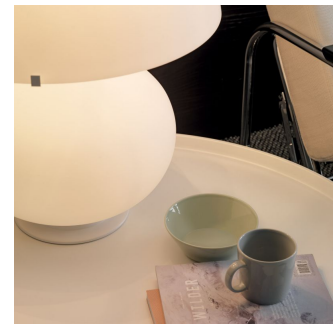

FONTANA

Max Ingrand, 1954

An evergreen, timeless design icon, this is the lampshade par excellence. A fabulous lamp in frosted white blown glass, an example of the art of master glassmakers, it pays tribute to the creative genius of Max Ingrand.

Table Lamp

TECHNICAL SHEET

Table lamp with dual controls. Metal frame with white finish. Shade and base in frosted white blown glass. Black power cable, plug and switch.

MODEL NAME: Fontana

CODE: 1853/0

DIMENSIONS: Ø 20 x 34 cm