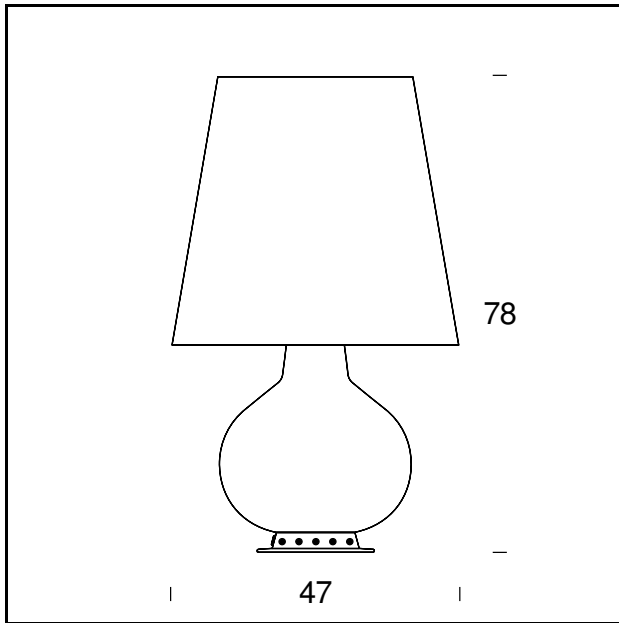

Table Lamp

TECHNICAL SHEET

Table lamp with dual controls. Metal frame with white finish. Shade and base in frosted white blown glass. Black power cable, plug and switch.

MODEL NAME: Fontana

CODE: 1853/0

DIMENSIONS: Ø 20 x 34 cm

MATERIALS: Glass

BULB: 1x46W (HA) Eco Saver E27 + 2x20W (HA) Eco Saver G9

PLUG: Black

POWER CORD: Black

CERTIFICATIONS AND SYMBOLS:

MODEL NAME: Fontana

CODE: 1853

DIMENSIONS: Ø 32 x 53 cm

MATERIALS: Glass

BULB: 1x100W (HA) Eco Saver E27 + 2x30W (HA) Eco Saver E14

PLUG: Black

POWER CORD: Black

CERTIFICATIONS AND SYMBOLS:

MODEL NAME: Fontana

CODE: 1853/1

DIMENSIONS: Ø 47x78 cm