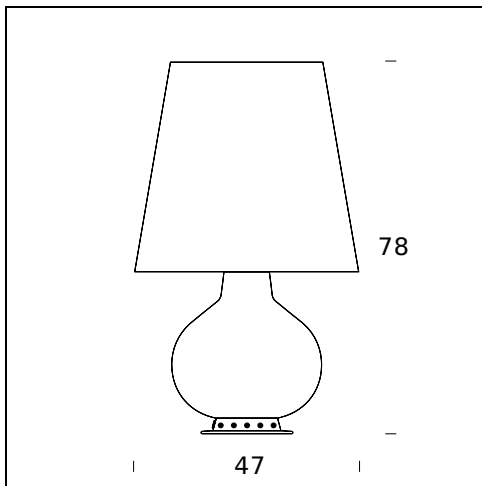

RELATED PRODUCTS

FONTANA (LED)

Table Lamp

FONTANA TOTAL BLACK

Table Lamp

TECHNICAL SHEET

Table lamp with dual or triple controls. Metal frame with white finish. Shade and base in frosted white blown glass. Black power cable, plug and switch.

MODEL NAME: Fontana

CODE: 1853/0

DIMENSIONS: Ø 20 x 34 cm

MATERIALS: Glass

BULB: 1x8,5W Led (2700K, CRI>85, 806Lm) + 2x2,8W Led (2700K, CRI>85, 300Lm)

PLUG: Black

POWER CORD: Black

CERTIFICATIONS AND SYMBOLS:

MODEL NAME: Fontana

CODE: 1853

DIMENSIONS: Ø 32 x 53 cm

MATERIALS: Glass

BULB: 1x14W Led (2700K, CRI>85, 152Llm) + 2x5,7W Led (2700K, CRI>85, 470Lm)

PLUG: Black

POWER CORD: Black

CERTIFICATIONS AND SYMBOLS:

MODEL NAME: Fontana

CODE: 1853/1

DIMENSIONS: Ø 47x78 cm

MATERIALS: Glass

BULB: 1x14W Led (2700K, CRI>85, 1521Lm) + 4x8,5W Led (2700K, CRI>85, 806Lm) + 2x5,7W Led (2700K, CRI>85, 470Lm)

PLUG: Black

POWER CORD: Black