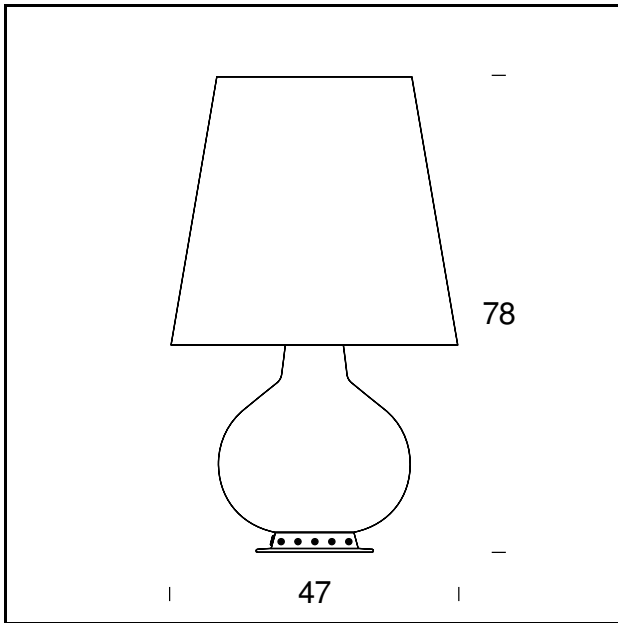

Table Lamp

TECHNICAL SHEET

Table lamp with dual controls. Metal frame with white finish. Shade and base in frosted white blown glass. Black power cable, plug and switch.

MODEL NAME: Fontana

CODE: 1853/0

DIMENSIONS: Ø 20 x 34 cm

MATERIALS: Glass

BULB: 1x46W (HA) Eco Saver E27 + 2x20W (HA) Eco Saver G9

PLUG: Black

POWER CORD: Black

CERTIFICATIONS AND SYMBOLS:

MODEL NAME: Fontana

CODE: 1853

DIMENSIONS: Ø 32 x 53 cm

MATERIALS: Glass

BULB: 1x100W (HA) Eco Saver E27 + 2x30W (HA) Eco Saver E14

PLUG: Black

POWER CORD: Black

CERTIFICATIONS AND SYMBOLS:

MODEL NAME: Fontana

CODE: 1853/1

DIMENSIONS: Ø 47x78 cm