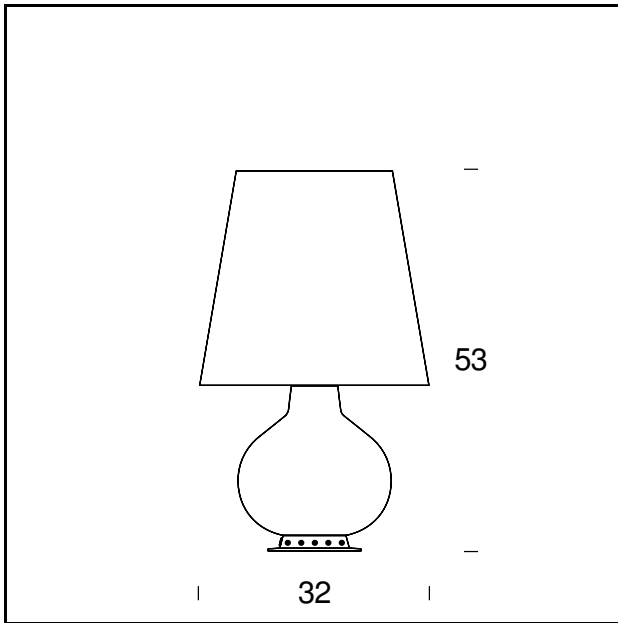

Table Lamp

TECHNICAL SHEET

Table lamp with dual controls. Metal frame with white finish. Shade and base in frosted white blown glass. Black power cable, plug and switch.

MODEL NAME: Fontana

CODE: 1853/0

DIMENSIONS: Ø 20 x 34 cm

MATERIALS: Glass

BULB: 1x46W (HA) Eco Saver E27 + 2x20W (HA) Eco Saver G9

PLUG: Black

POWER CORD: Black

CERTIFICATIONS AND SYMBOLS:

MODEL NAME: Fontana

CODE: 1853

DIMENSIONS: Ø 32 x 53 cm

MATERIALS: Glass

BULB: 1x100W (HA) Eco Saver E27 + 2x30W (HA) Eco Saver E14

PLUG: Black

POWER CORD: Black

CERTIFICATIONS AND SYMBOLS:

MODEL NAME: Fontana

CODE: 1853/1

DIMENSIONS: Ø 47x78 cm