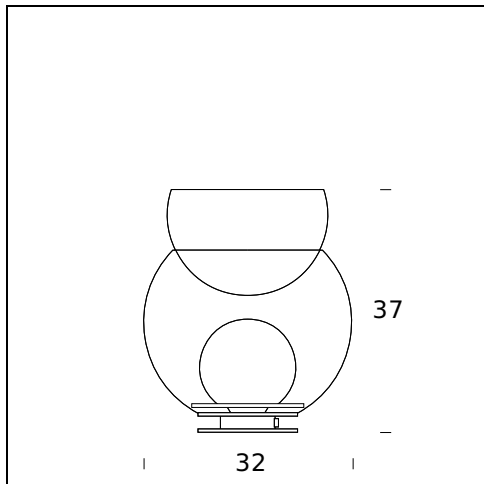

Table Lamp

TECHNICAL SHEET

Table lamp/flower pot. Chromed metal base. Middle globe in transparent blown glass. Inner globe in polished white opaline glass. Upper half-sphere in pink blown glass with decorative bubbles. Black power cable, plug and switch.

MODEL NAME: Giova

CODE: 2684

DIMENSIONS: Ø 32 x 37 cm

MATERIALS: Glass

BULB: 1×42W (HA) Eco Saver E27

PLUG: Black

POWER CORD: Black

CERTIFICATIONS AND SYMBOLS:

MODEL NAME: Giova

CODE: 2684/1

DIMENSIONS: Ø 50 x 59 cm

MATERIALS: Glass

BULB: 1×100W (HA) Eco Saver E27

PLUG: Black

POWER CORD: Black

CERTIFICATIONS AND SYMBOLS: