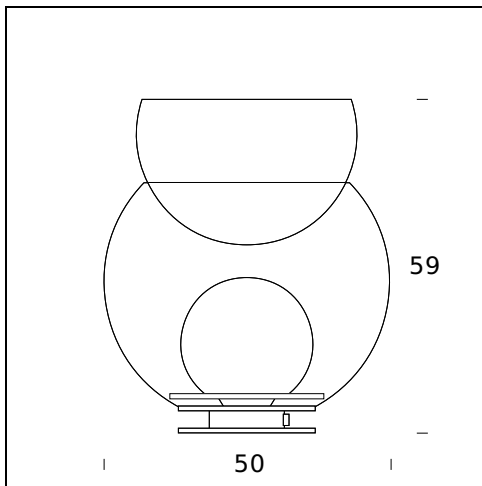

Table Lamp

TECHNICAL SHEET

Table lamp/flower pot. Chromed metal base. Middle globe in transparent blown glass. Inner globe in polished white opaline glass. Upper half-sphere in pink blown glass with decorative bubbles. Black power cable, plug and switch.

MODEL NAME: Giova

CODE: 2684

DIMENSIONS: Ø 32 x 37 cm

MATERIALS: Glass

BULB: 1×42W (HA) Eco Saver E27

PLUG: Black

POWER CORD: Black

CERTIFICATIONS AND SYMBOLS:

MODEL NAME: Giova

CODE: 2684/1

DIMENSIONS: Ø 50 x 59 cm

MATERIALS: Glass

BULB: 1×100W (HA) Eco Saver E27

PLUG: Black

POWER CORD: Black

CERTIFICATIONS AND SYMBOLS: