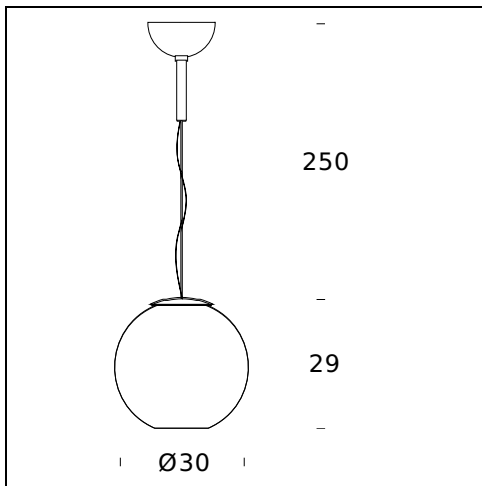

**TECHNICAL SHEET**

Hanging lamp. Blown glass globe, silver metallic or copper. Reflector in anodized aluminum. Clear power cable.

**MODEL NAME:** Globo di Luce

**CODE:** 3644/0..

**DIMENSIONS:** Ø 20 x 19 + 250 cm

**MATERIALS:** Glass

**COLORS**

- Chrome-Plated
- Copper

**BULB:** 1×40W (HA) E14 PAR16

**POWER CORD:** Transparent - Length 250 cm

**CERTIFICATIONS AND SYMBOLS:**

**MODEL NAME:** Globo di Luce

**CODE:** 3644..

**DIMENSIONS:** Ø 30 x 29 + 250 cm

**MATERIALS:** Glass

**COLORS**

- Chrome-Plated
- Copper

**BULB:** 1x60W (HA) Eco Saver G9

**POWER CORD:** Transparent - Length 250 cm

**CERTIFICATIONS AND SYMBOLS:**

**MODEL NAME:** Globo di Luce

**CODE:** 3644/1..

**DIMENSIONS:** Ø 45 x 53 + 250 cm

**MATERIALS:** Glass

**COLORS**

- Chrome-Plated
- Copper

**BULB:** 1x150W (HA) Eco Saver E27

**POWER CORD:** Transparent - Length 250 cm

**CERTIFICATIONS AND SYMBOLS:**