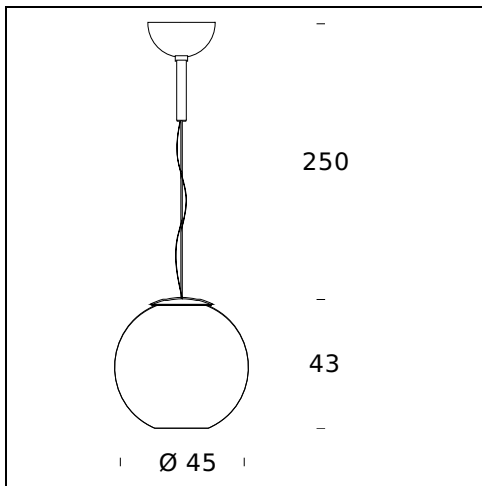

**TECHNICAL SHEET**

Hanging lamp. Blown glass globe, silver metallic or copper. Reflector in anodized aluminum. Clear power cable.

**MODEL NAME:** Globo di Luce

**CODE:** 3644/0..

**DIMENSIONS:** Ø 20 x 19 + 250 cm

**MATERIALS:** Glass

**COLORS**

- Chrome-Plated
- Copper

**BULB:** 1×40W (HA) E14 PAR16

**POWER CORD:** Transparent - Length 250 cm

**CERTIFICATIONS AND SYMBOLS:**

**MODEL NAME:** Globo di Luce

**CODE:** 3644..

**DIMENSIONS:** Ø 30 x 29 + 250 cm

**MATERIALS:** Glass

**COLORS**

- Chrome-Plated
- Copper

**BULB:** 1x60W (HA) Eco Saver G9

**POWER CORD:** Transparent - Length 250 cm

**CERTIFICATIONS AND SYMBOLS:**

**MODEL NAME:** Globo di Luce

**CODE:** 3644/1..

**DIMENSIONS:** Ø 45 x 53 + 250 cm

**MATERIALS:** Glass

**COLORS**

- Chrome-Plated
- Copper

**BULB:** 1x150W (HA) Eco Saver E27

**POWER CORD:** Transparent - Length 250 cm

**CERTIFICATIONS AND SYMBOLS:**