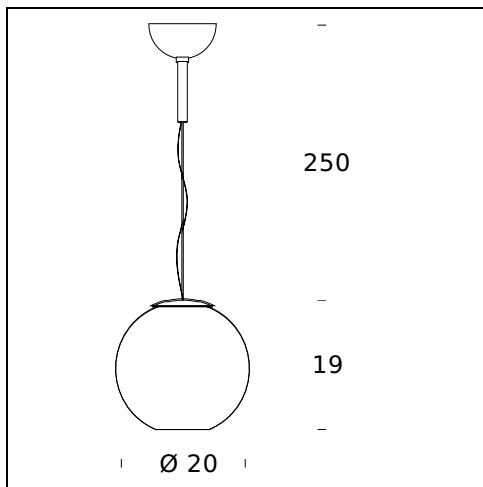

**TECHNICAL SHEET**

Hanging lamp. Blown glass globe, silver metallic or copper. Reflector in anodized aluminum. Clear power cable.

**MODEL NAME:** Globo di Luce

**CODE:** 3644/0..

**DIMENSIONS:** Ø 20 x 19 + 250 cm

**MATERIALS:** Glass

**COLORS**

- Chrome-Plated
- Copper

**BULB:** 1×40W (HA) E14 PAR16

**POWER CORD:** Transparent - Length 250 cm

**CERTIFICATIONS AND SYMBOLS:**

**MODEL NAME:** Globo di Luce

**CODE:** 3644..

**DIMENSIONS:** Ø 30 x 29 + 250 cm

**MATERIALS:** Glass

**COLORS**

- Chrome-Plated
- Copper

**BULB:** 1x60W (HA) Eco Saver G9

**POWER CORD:** Transparent - Length 250 cm

**CERTIFICATIONS AND SYMBOLS:**

**MODEL NAME:** Globo di Luce

**CODE:** 3644/1..

**DIMENSIONS:** Ø 45 x 53 + 250 cm

**MATERIALS:** Glass

**COLORS**

- Chrome-Plated
- Copper

**BULB:** 1x150W (HA) Eco Saver E27

**POWER CORD:** Transparent - Length 250 cm

**CERTIFICATIONS AND SYMBOLS:**