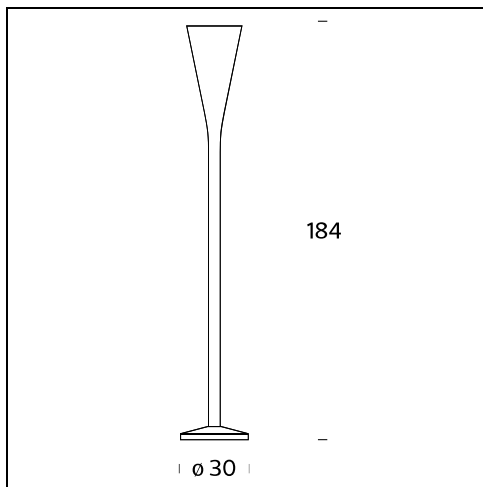

### RILUMINATOR

*Floor Lamp*

### LUMINATOR (LED)

*Floor Lamp*

**TECHNICAL SHEET**

Floor lamp with dimmer. Indirect light emission. Nickel-plated brass finish. Black power cable, dimmer and plug.

**MODEL NAME:** Luminator

**CODE:** 05560N

**DIMENSIONS:** ø 31 × 184 cm

**MATERIALS:** Nickel-plated brass

**BULB:** 1×230W (HA) Eco Saver R7s/115

**PLUG:** Black

**POWER CORD:** Black

**DIMMER:** Dimmer

**CERTIFICATIONS AND SYMBOLS:**

Subject to technical modifications and modifications to content