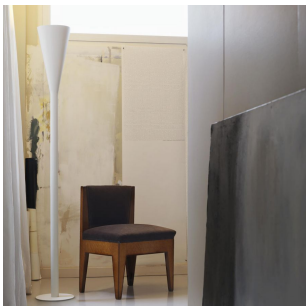

RELATED PRODUCTS

RILUMINATOR

Floor Lamp