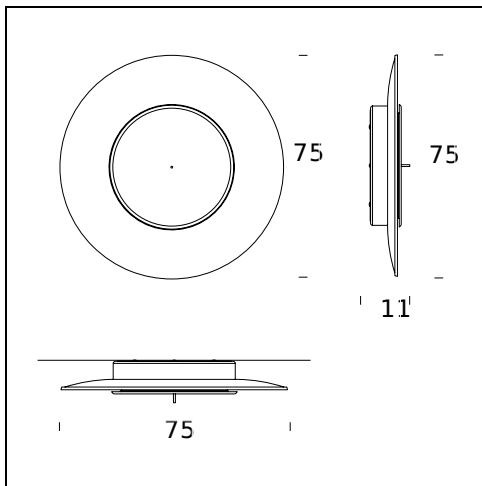

**MODEL NAME:** Lunaire

**CODE:** 4246..

**DIMENSIONS:** ø 75 × 11 cm

**MATERIALS:** Metal

### CERTIFICATIONS AND SYMBOLS:

**MODEL NAME:** Lunaire Led

**CODE:** 4298..

**DIMENSIONS:** ø 75 × 11 cm

**MATERIALS:** Metal

**COLORS**

- Copper-Leaf
- Copper-Leaf And Black
- Gold-Leaf And Black
- White - RAL Code: RAL 9010
- White Reflector And Black Front - RAL Code: RAL 9010 / RAL 9005