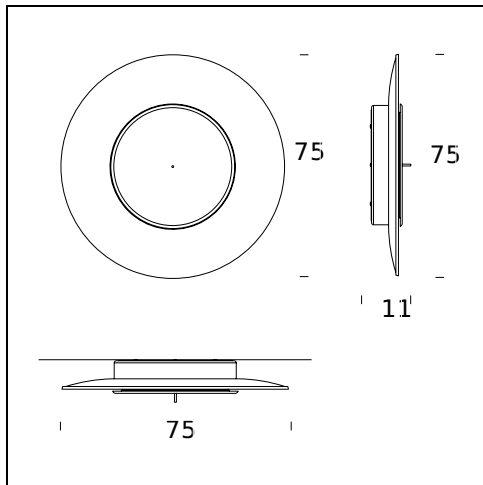

# LUNAIRE

Ferréol Babin, 2013

Lunaire is a wall and ceiling lamp with a surprising light effect, reminiscent of the phenomenon produced by eclipses. A smaller front disk containing the light source is set inside a large concave aluminium diffuser. Two different effects are possible depending on how the small disk is positioned with respect to the diffuser: back lighting when the front disk is closed, in other words pushed towards the wall, or from inside the diffuser when the disk is pulled forward. Simply pulling or pushing the rod on the front of the disk immediately changes the lighting effect to suit the mood. Thanks to the large diameter of the diffuser, Lunaire is the perfect lighting solution for big areas, residential or contract.

**MODEL NAME:** Lunaire

**CODE:** 4246..

**DIMENSIONS:** ø 75 × 11 cm

**MATERIALS:** Metal

### CERTIFICATIONS AND SYMBOLS:

**MODEL NAME:** Lunaire Led

**CODE:** 4298..

**DIMENSIONS:** ø 75 × 11 cm

**MATERIALS:** Metal

**COLORS**

- Copper-Leaf
- Copper-Leaf And Black
- Gold-Leaf And Black
- White - RAL Code: RAL 9010
- White Reflector And Black Front - RAL Code: RAL 9010 / RAL 9005