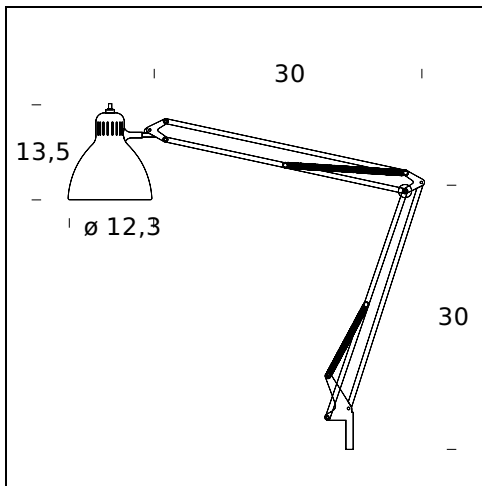

### CERTIFICATIONS AND SYMBOLS:

**MODEL NAME:** Nasketta

**CODE:** 8004..

**DIMENSIONS:** 30-30 / ø 12,3x13,5 cm

**MATERIALS:** Metal

**COLORS**

- Black - RAL Code: RAL 9005 Matt
- Chrome-Plated
- White - RAL Code: RAL 9003 Matt