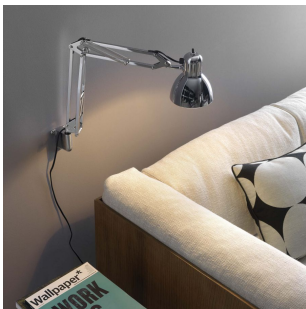

RELATED PRODUCTS

NASKA 1, NASKETTA

Wall Lamp