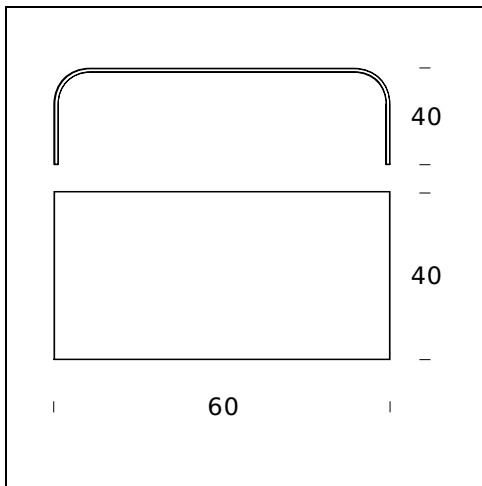

FONTANA

Pietro Chiesa, 1932

Designed by Pietro Chiesa, it was an extraordinary piece of essentiality and elegance. This coffee table is made from a double curved single piece of thick glass (15 mm). Available in 4 sizes.

TECHNICAL SHEET

Coffee table in 15 mm curved cut float glass.

MODEL NAME: Fontana

CODE: 2633

DIMENSIONS: 140 x 70 x 40 cm

MATERIALS: Glass

MODEL NAME: Fontana

CODE: 2633/1

DIMENSIONS: 60 x 40 x 40 cm

MATERIALS: Glass

MODEL NAME: Fontana

CODE: 2633/4

DIMENSIONS: 120 x 60 x 40 cm

MATERIALS: Glass

Subject to technical modifications and modifications to content