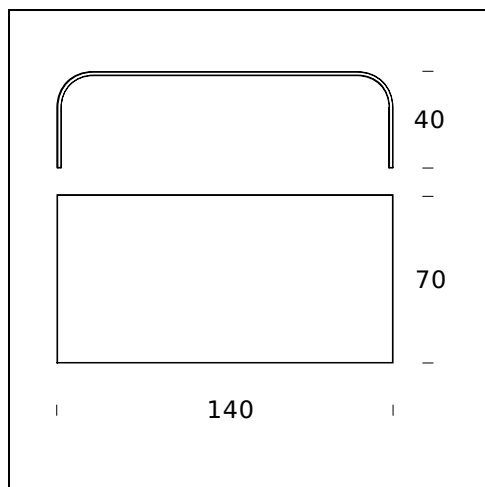

FONTANA

Pietro Chiesa, 1932

Designed by Pietro Chiesa, it was an extraordinary piece of essentiality and elegance. This coffee table is made from a double curved single piece of thick glass (15 mm). Available in 4 sizes.

TECHNICAL SHEET

Coffee table in 15 mm curved cut float glass.

MODEL NAME: Fontana

CODE: 2633

DIMENSIONS: 140 x 70 x 40 cm

MATERIALS: Glass

MODEL NAME: Fontana

CODE: 2633/1

DIMENSIONS: 60 x 40 x 40 cm

MATERIALS: Glass

MODEL NAME: Fontana

CODE: 2633/4

DIMENSIONS: 120 x 60 x 40 cm

MATERIALS: Glass

Subject to technical modifications and modifications to content