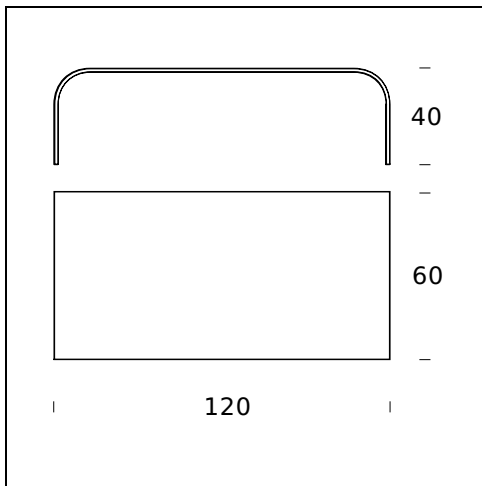

FONTANA

Pietro Chiesa, 1932

Designed by Pietro Chiesa, it was an extraordinary piece of essentiality and elegance. This coffee table is made from a double curved single piece of thick glass (15 mm). Available in 4 sizes.

TECHNICAL SHEET

Coffee table in 15 mm curved cut float glass.

MODEL NAME: Fontana

CODE: 2633

DIMENSIONS: 140 x 70 x 40 cm

MATERIALS: Glass

MODEL NAME: Fontana

CODE: 2633/1

DIMENSIONS: 60 x 40 x 40 cm

MATERIALS: Glass

MODEL NAME: Fontana

CODE: 2633/4

DIMENSIONS: 120 x 60 x 40 cm

MATERIALS: Glass

Subject to technical modifications and modifications to content