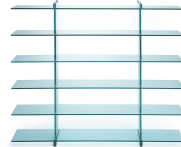

TESO BOOKCASE

Renzo Piano, 1989

Renzo Piano made his design debut with a coordinated line of furnishing systems for FontanaArte, using only one material: glass, symbol of the company's production history. A very fine collection that comprises table, bookcase and console.

RELATED PRODUCTS

TESO CONSOLE

TECHNICAL SHEET

Bookcase open on both sides. 15 mm shelves and 25 mm uprights in float glass. Chromed metal tie rods. Thanks to the high glass compression coefficient, the tension achieves a monobloc effect.

MODEL NAME: Teso Bookcase

CODE: 2757/6

DIMENSIONS: 240 x 35 x 200 cm

MATERIALS: Glass

Subject to technical modifications and modifications to content