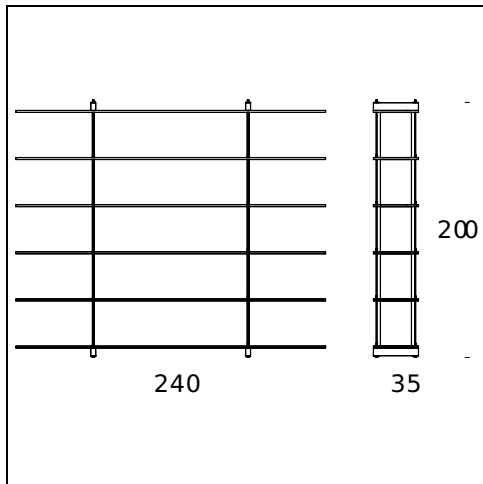

RELATED PRODUCTS

TESO CONSOLE

TECHNICAL SHEET

Bookcase open on both sides. 15 mm shelves and 25 mm uprights in float glass. Chromed metal tie rods. Thanks to the high glass compression coefficient, the tension achieves a monobloc effect.

MODEL NAME: Teso Bookcase

CODE: 2757/6

DIMENSIONS: 240 x 35 x 200 cm

MATERIALS: Glass

Subject to technical modifications and modifications to content