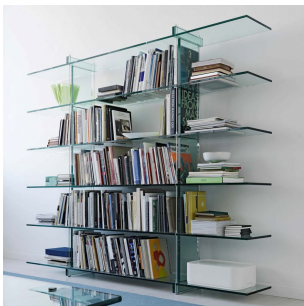

# TESO CONSOLE

Renzo Piano, 1991

Renzo Piano made his design debut with a coordinated line of furnishing systems for FontanaArte, using only one material: glass, symbol of the company's production history. A very fine collection that comprises table, bookcase and console.

## TESO BOOKCASE

**TECHNICAL SHEET**

Console open on both sides. 15 mm shelves and 25 mm uprights in float glass. Chromed metal tie rods. Thanks to the high glass compression coefficient, the tension achieves a monobloc effect.

**MODEL NAME:** Teso Console

**CODE:** 2842

**DIMENSIONS:** 240 x 35 x 82 cm

**MATERIALS:** Glass

Subject to technical modifications and modifications to content