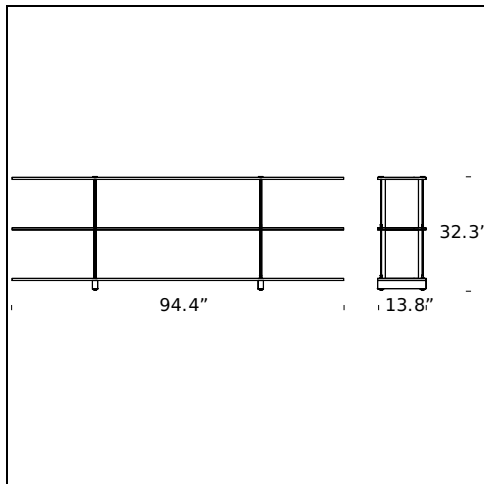

## TESO BOOKCASE

**TECHNICAL SHEET**

Console open on both sides. 15 mm shelves and 25 mm uprights in float glass. Chromed metal tie rods. Thanks to the high glass compression coefficient, the tension achieves a monobloc effect.

**MODEL NAME:** Teso Console

**CODE:** 2842

**DIMENSIONS:** 240 x 35 x 82 cm

**MATERIALS:** Glass

Subject to technical modifications and modifications to content